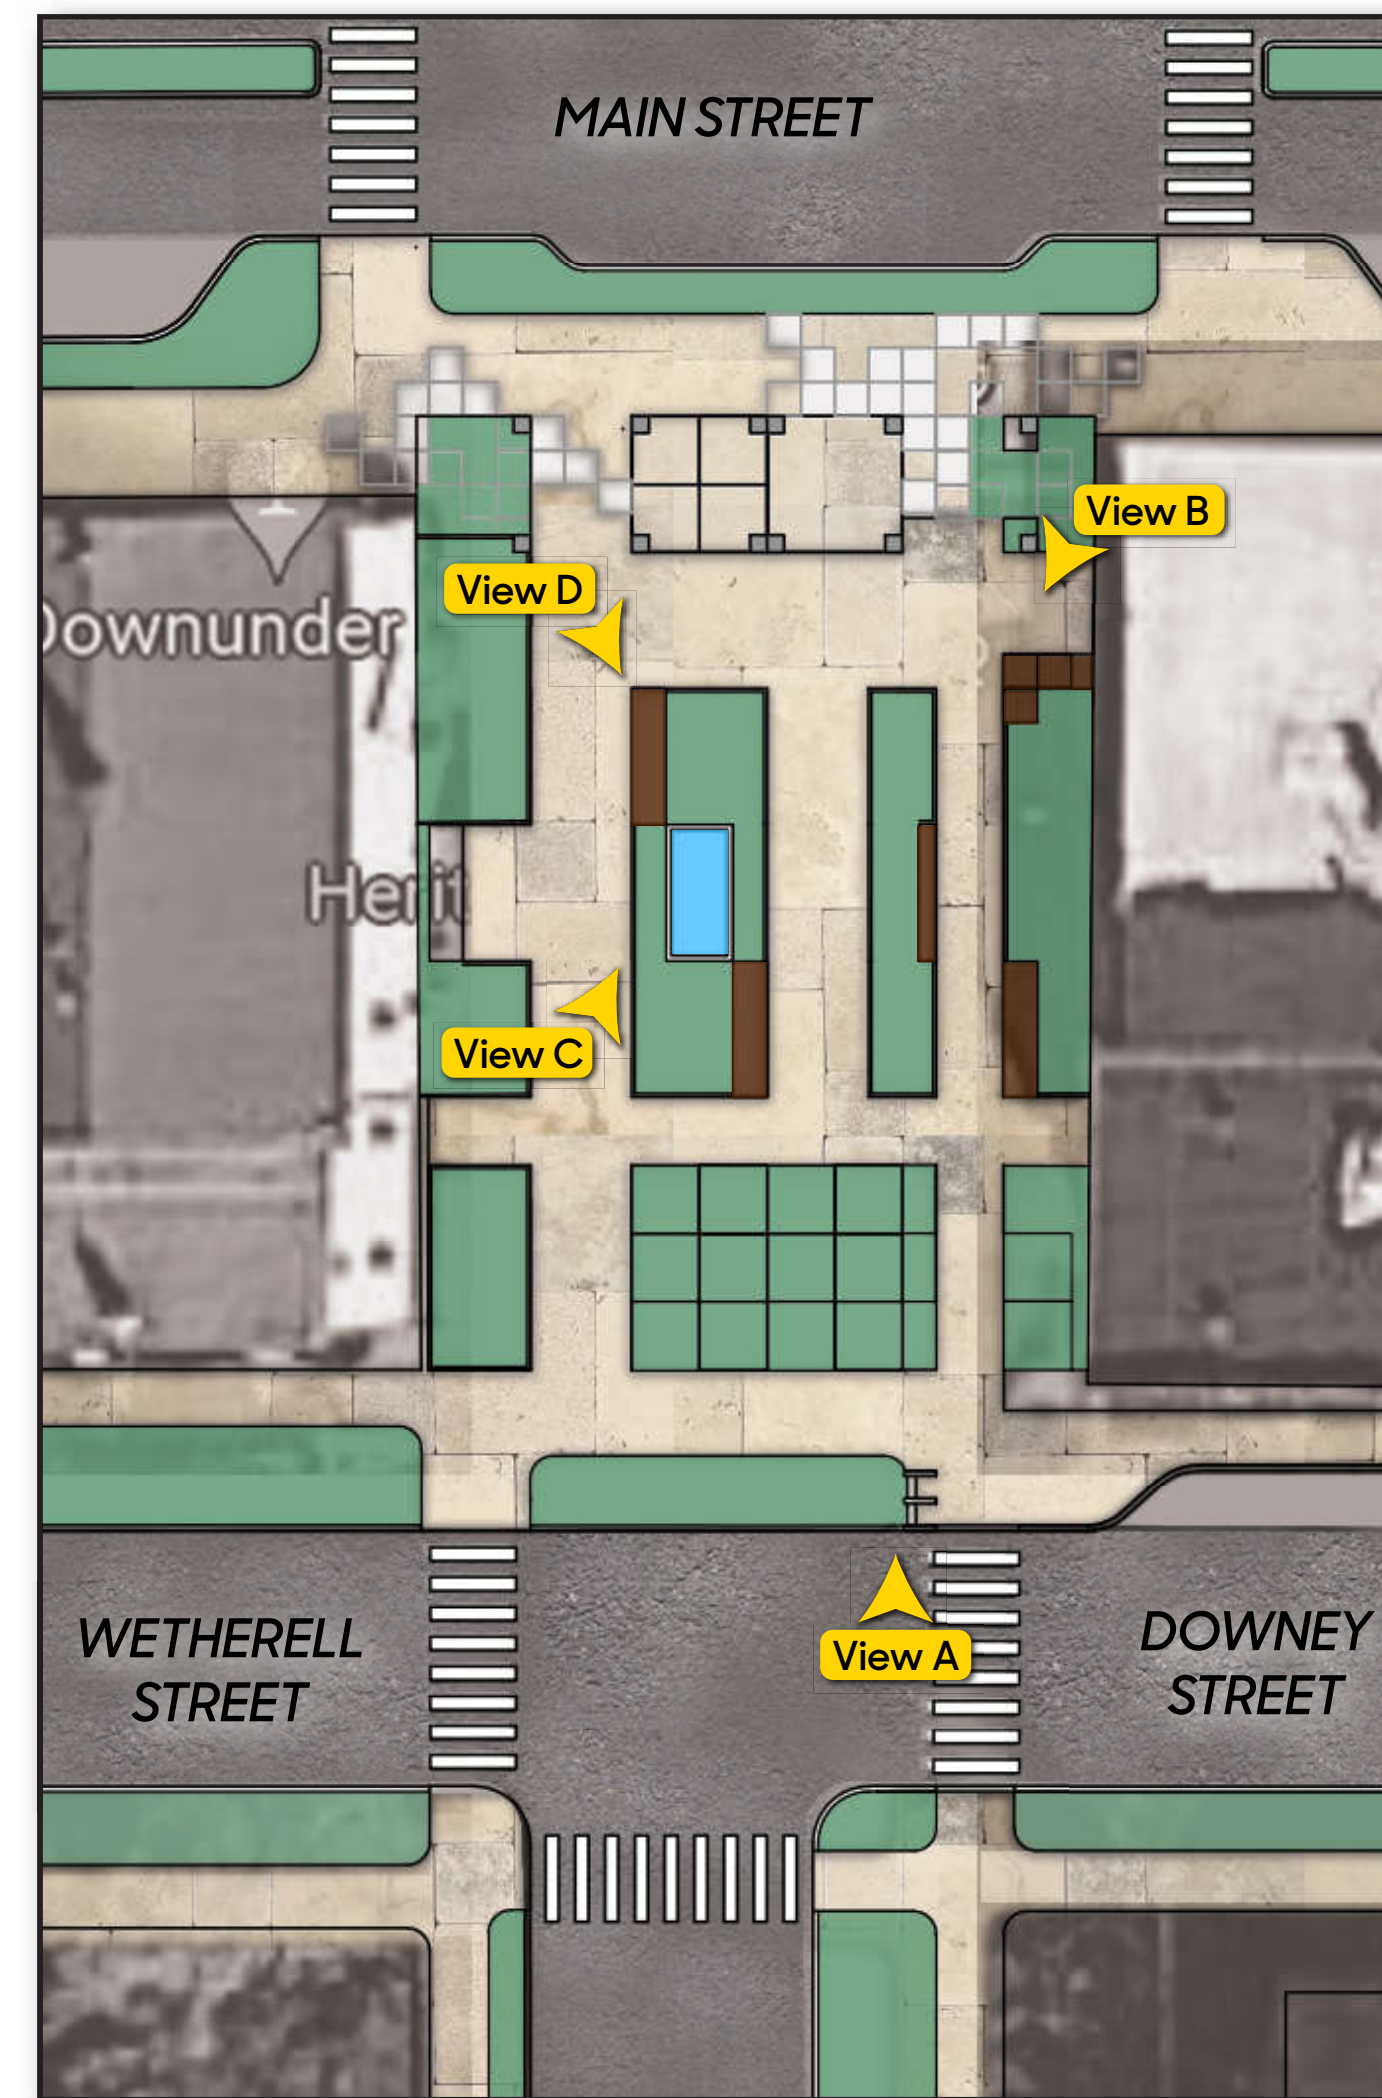

Existing Plan View of Downtown Area with Heritage Square

View A: Existing Heritage Square looking north from Wetherell St./Downey St.

View A: Proposed Heritage Square

Enlarged Plan A - Existing Plan of Heritage Square

Proposed Plan of Heritage Square closes the vehicular traffic lane expanding usable space for additional plaza amenities, activities, and landscaping.

Proposed View B

Proposed View C

Proposed View D

Heritage Square

Heritage Square holds a lot of meaning for West Branch residents. It connects the Great Hoover Park to downtown West Branch. Historically, Heritage Square was home to the town well, and a small shelter now marks the location. A one-way street currently passes through one side of the park. Closing this segment of the street will eliminate vehicular traffic from the square, enhancing the safety and comfort of pedestrians. In addition, more space will be captured for additional plaza amenities, activities, and landscaping. A variety of strategies are shown in the proposed concept for seating, active play, passive recreation, socialization, and enjoyment of the downtown area.