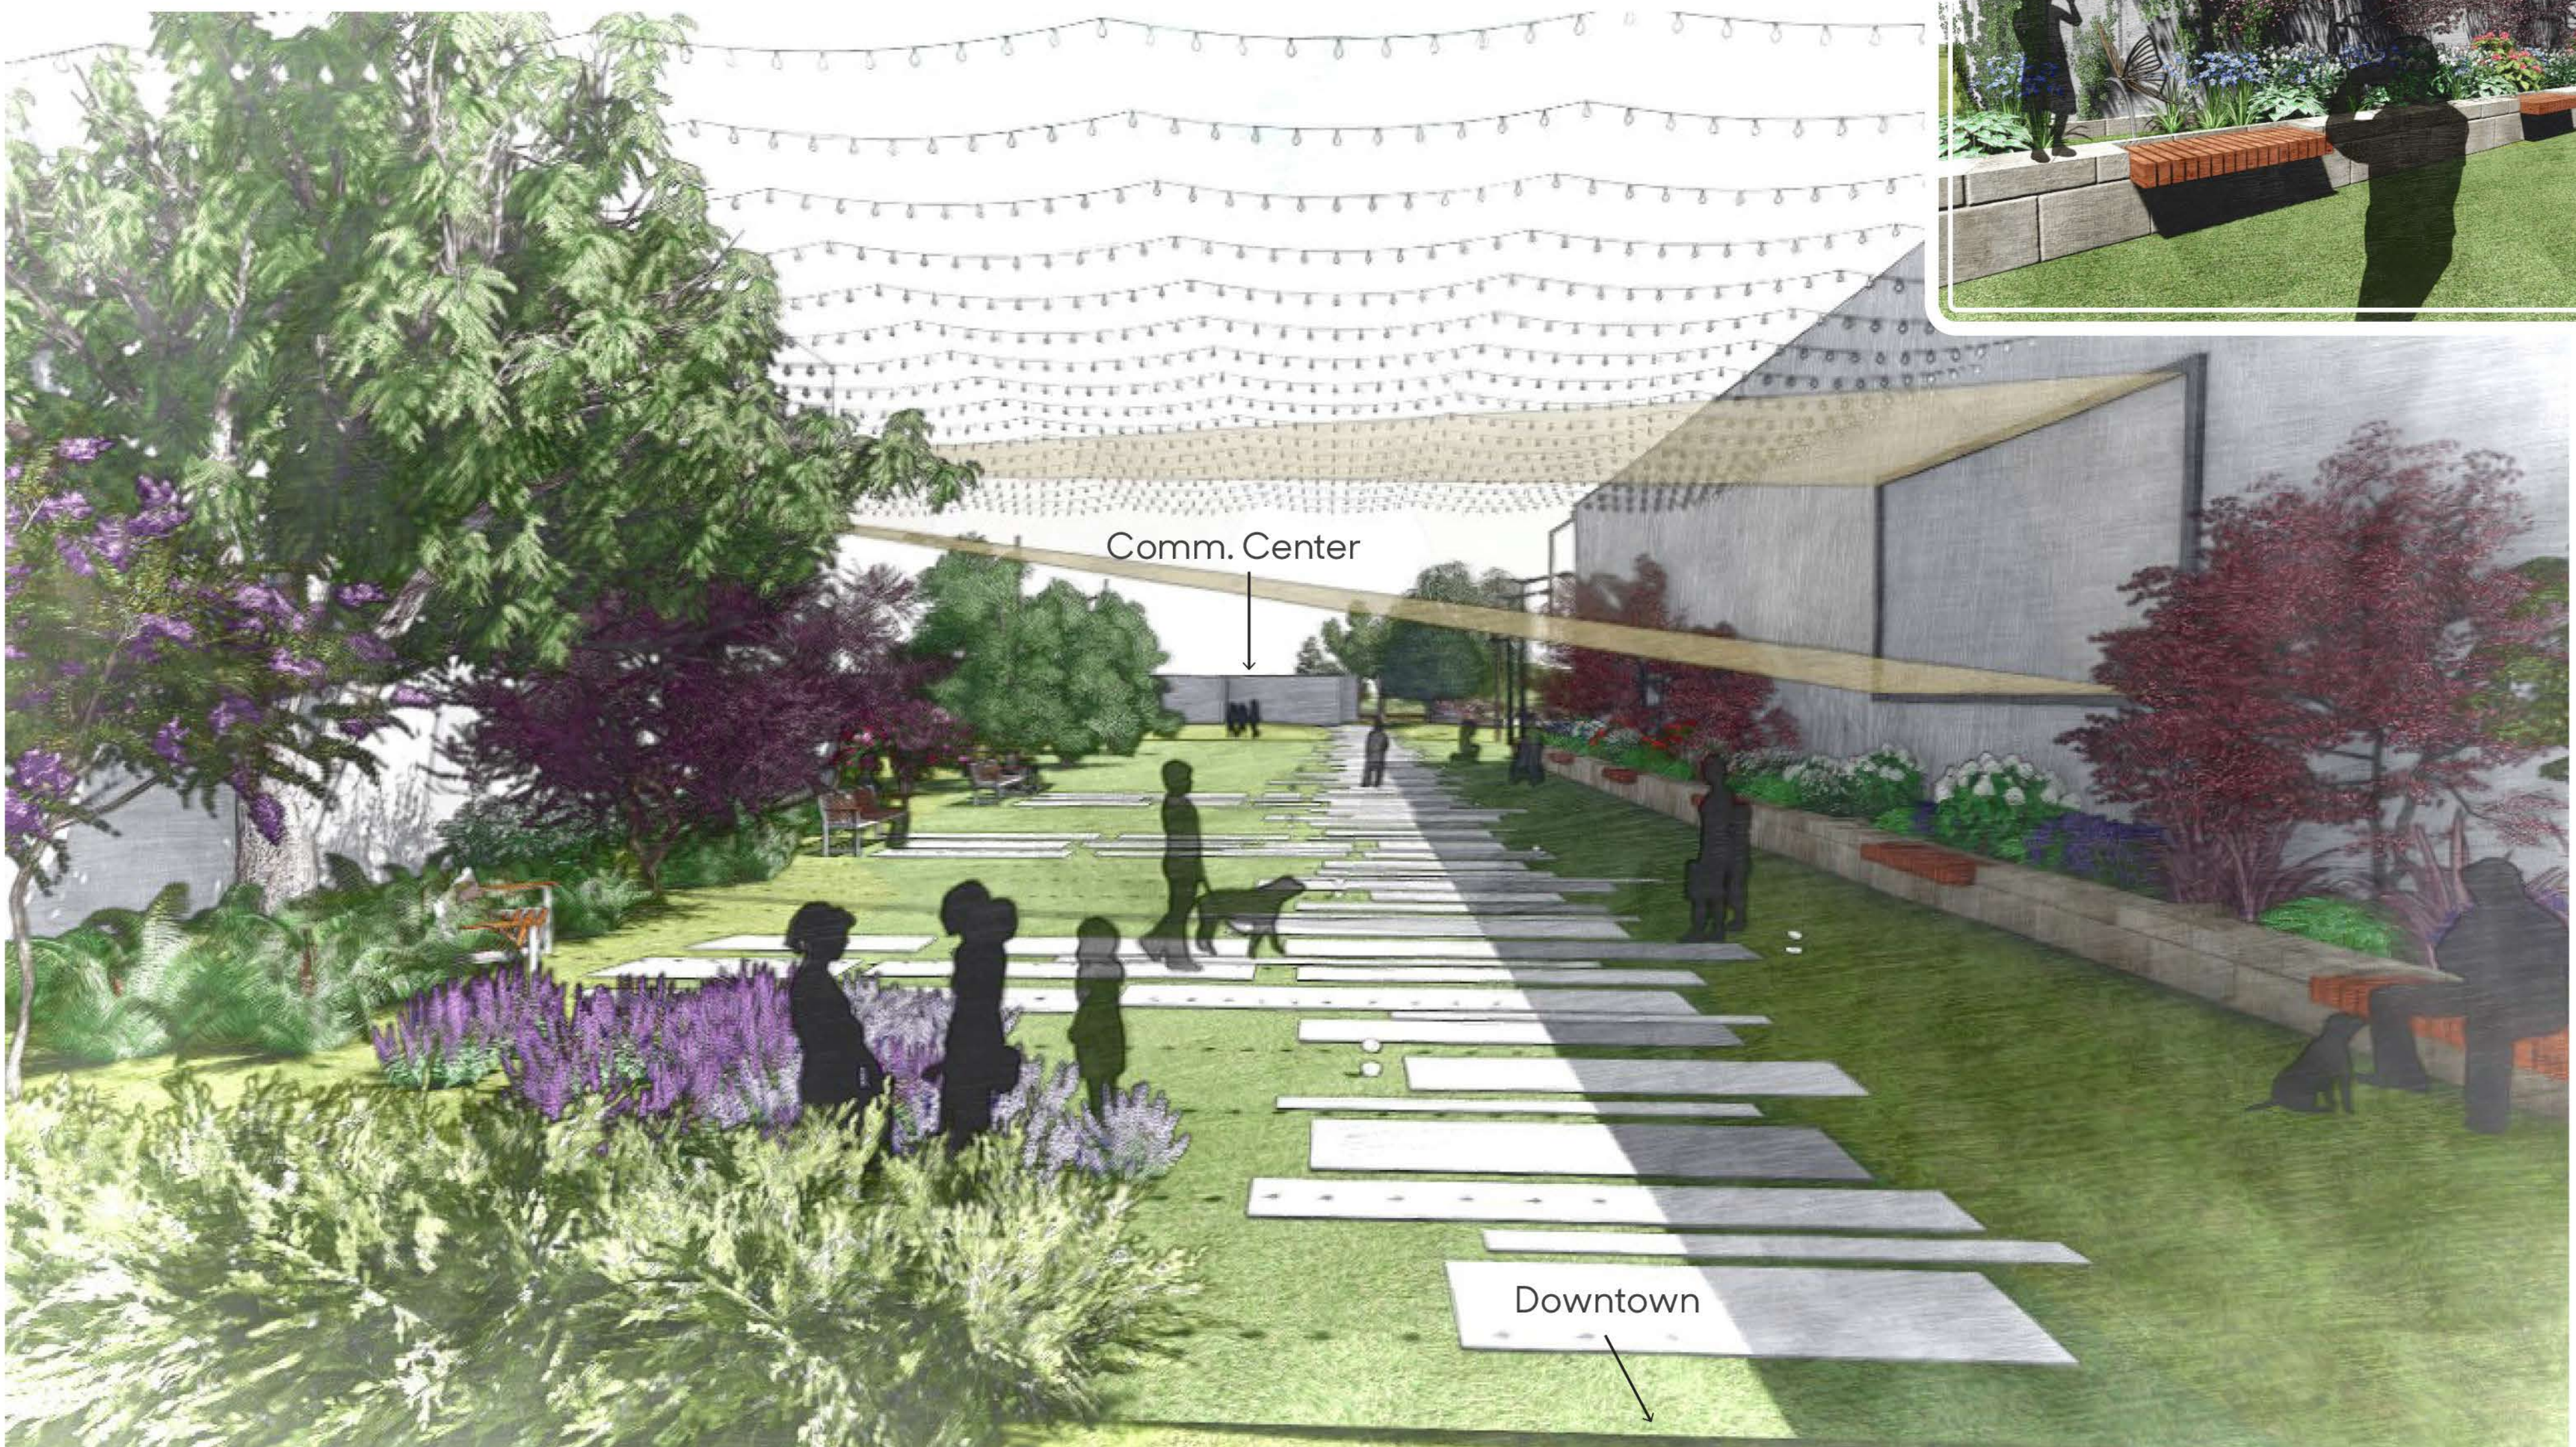

Riverfront Park, Mankato, MN

Formosa Park, West Hollywood, CA

Vest Pocket Park, Fort Lauderdale, FL

**A** Overlook Plaza

**B** Connector Park

NOTE: Each phase, priority, and time line is intended to be flexible as determined by the community. Phases and timelines are intended only to demonstrate how large-scale improvements can be achieved by implementing small-scale projects strategically over time to achieve broader reaching goals.

**Wapello**

Phase II Board 2 of 2  
Connect Downtown To The River  
3-10 Years

**Steve Ford Landscape Architecture**  
**Martin Gardner Architecture**  
Landscape Architect: Steve Ford/Designer: Michael LeClere  
Intern: Wan Wei  
Iowa State University | Trees Forever | Iowa Department of Transportation