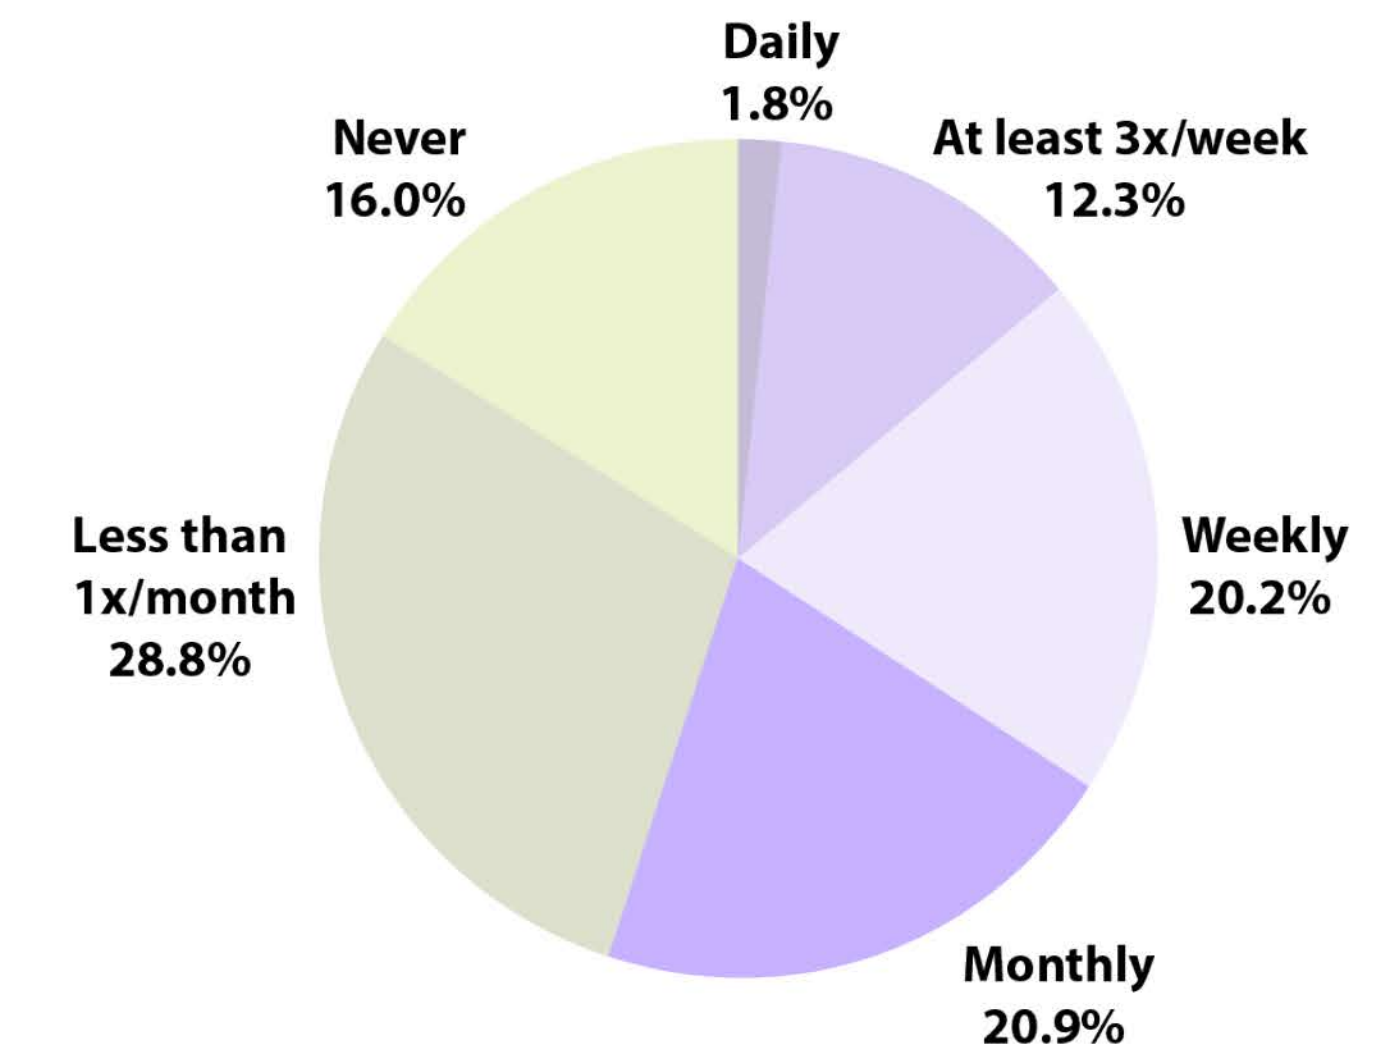

How Often People Visit Parks

How Often Did You Visit a Park During the Past Year? (163 responses)

Survey participants were asked how often they visited a park during the past year. All but two respondents answered this question. Of those people, almost 84% indicated that they had visited a park. More than 28% visited a park less than once a month, while 20.9% visited a park monthly. Just over 1% of survey participants stated that they visited a park daily.