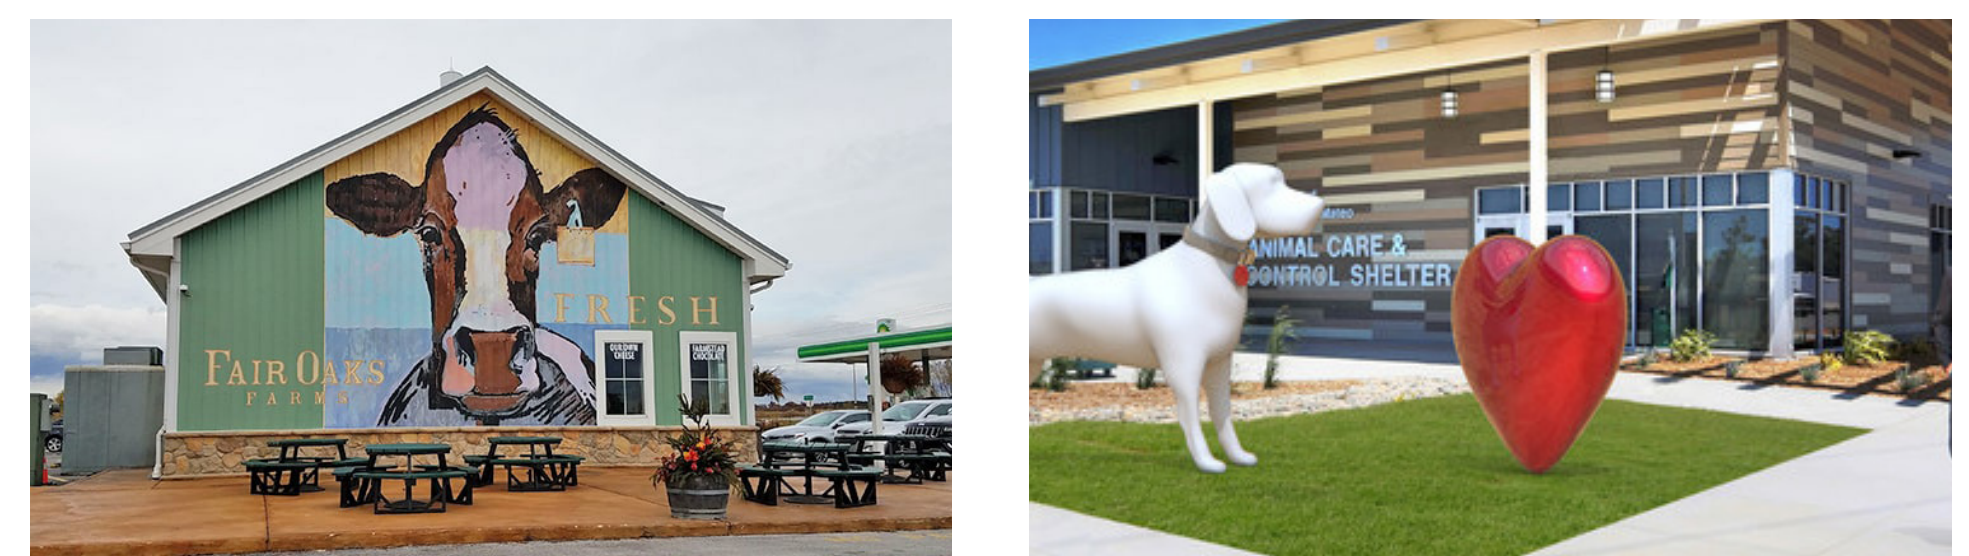

OVERALL IDENTITY MAP

- Gateway
- Identity Signage
- Folly
- Wayfinding Signage
- Public Art

Existing Toledo Identity Elements

Existing Tama Identity Elements

Gateway

Monument Signage

Folly

Wayfinding Signage

Public Art

Tama + Toledo

Wayfinding + Identity

site design group
 LA: Cassandra Rice, PLA, ASLA, Hana Ishikawa, AIA
 Landscape Designer: Richard Meagher
 Intern: Paul Hsu
 Iowa State University | Trees Forever | Iowa Department of Transportation