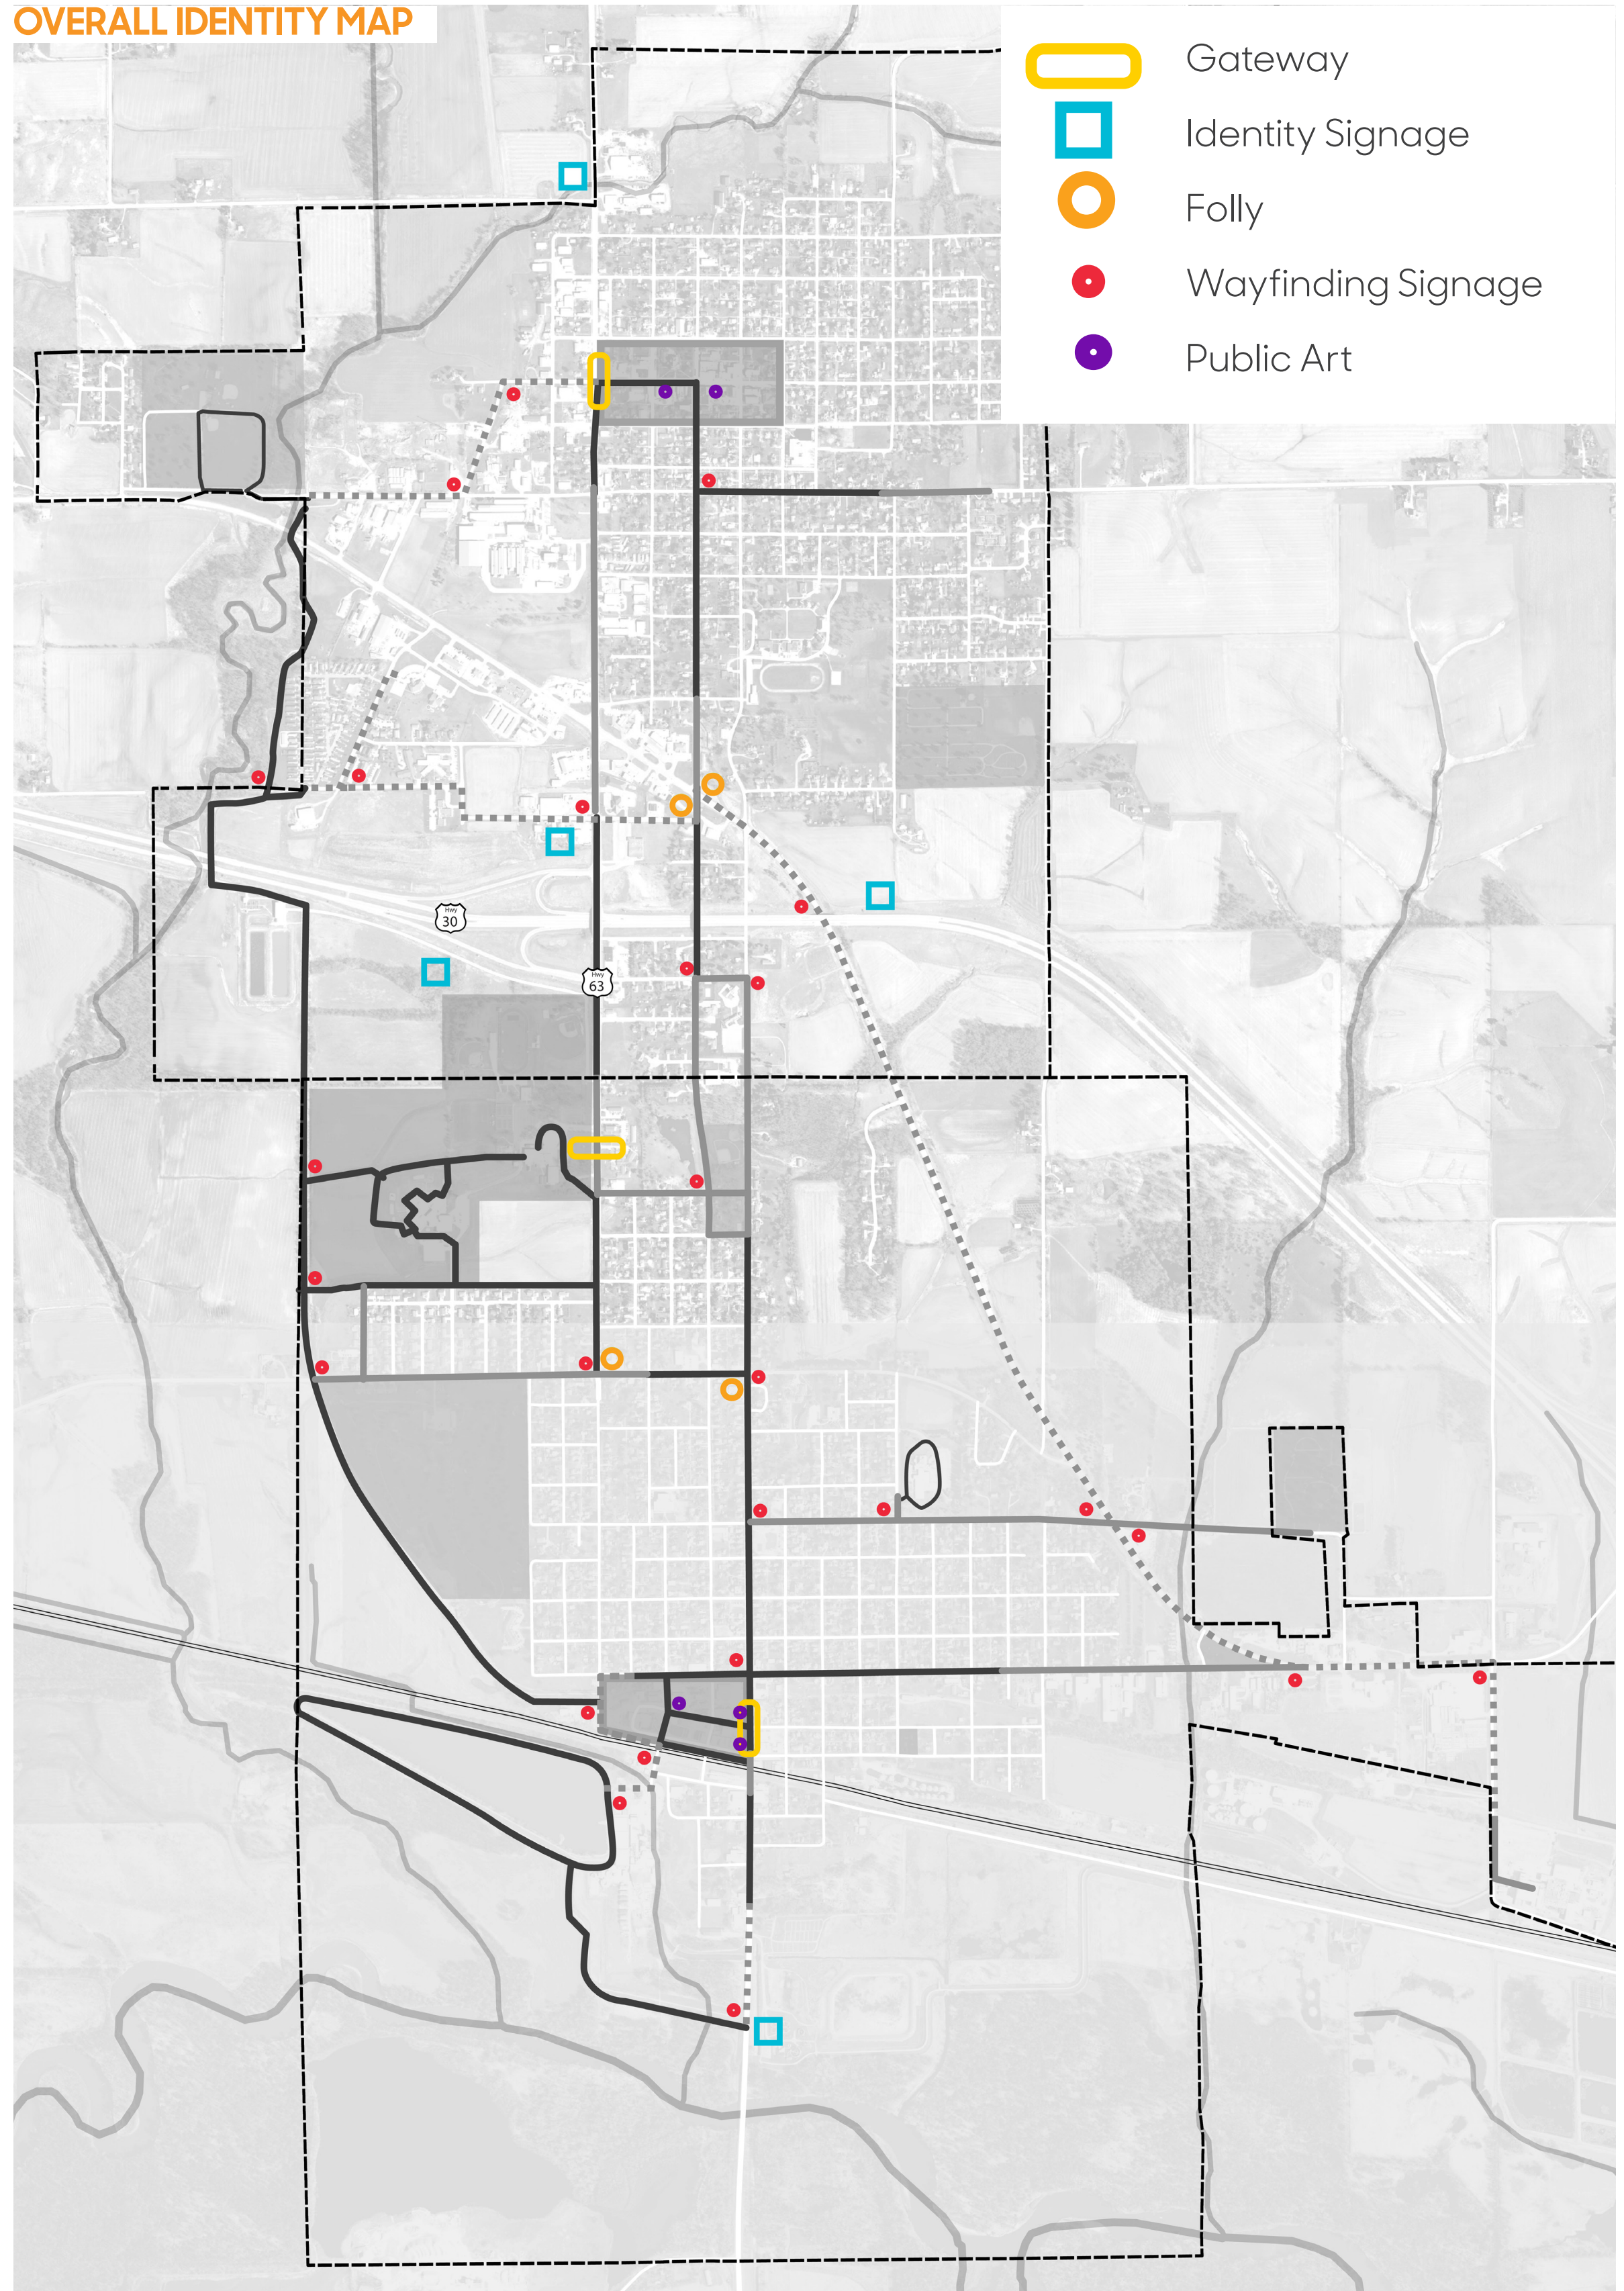

OVERALL IDENTITY MAP

- Gateway
- Identity Signage
- Folly
- Wayfinding Signage
- Public Art

Existing Toledo Identity Elements

Existing Tama Identity Elements

Gateway

Monument Signage

Folly

Wayfinding Signage

Public Art

Tama + Toledo

Wayfinding + Identity

site design group
 LA: Cassandra Rice, PLA, ASLA, Hana Ishikawa, AIA
 Landscape Designer: Richard Meagher
 Intern: Paul Hsu
 Iowa State University | Trees Forever | Iowa Department of Transportation