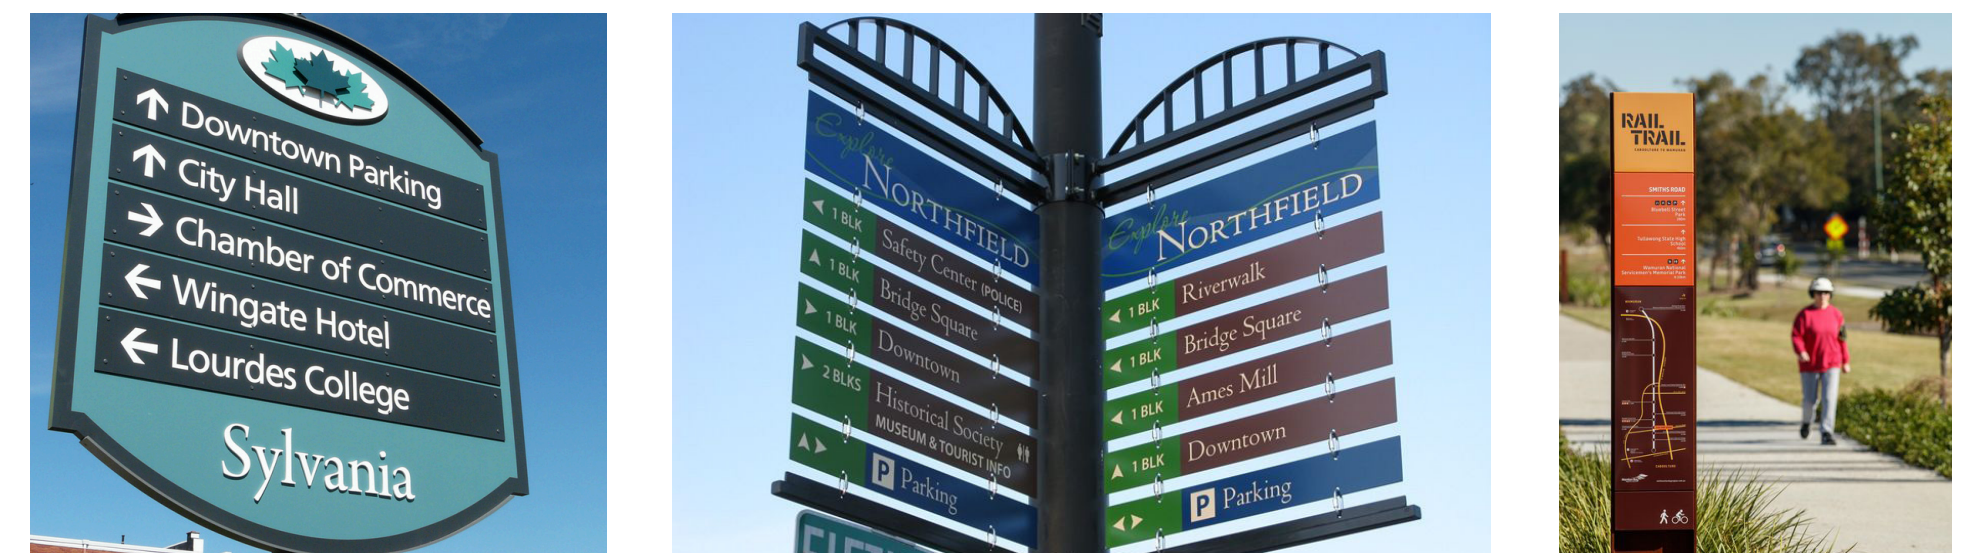

OVERALL IDENTITY MAP

- Gateway
- Identity Signage
- Folly
- Wayfinding Signage
- Public Art

Existing Toledo Identity Elements

Existing Tama Identity Elements

Gateway

Monument Signage

Folly

Wayfinding Signage

Public Art

Tama + Toledo

Wayfinding + Identity

site design group
 LA: Cassandra Rice, PLA, ASLA, Hana Ishikawa, AIA
 Landscape Designer: Richard Meagher
 Intern: Paul Hsu
 Iowa State University | Trees Forever | Iowa Department of Transportation