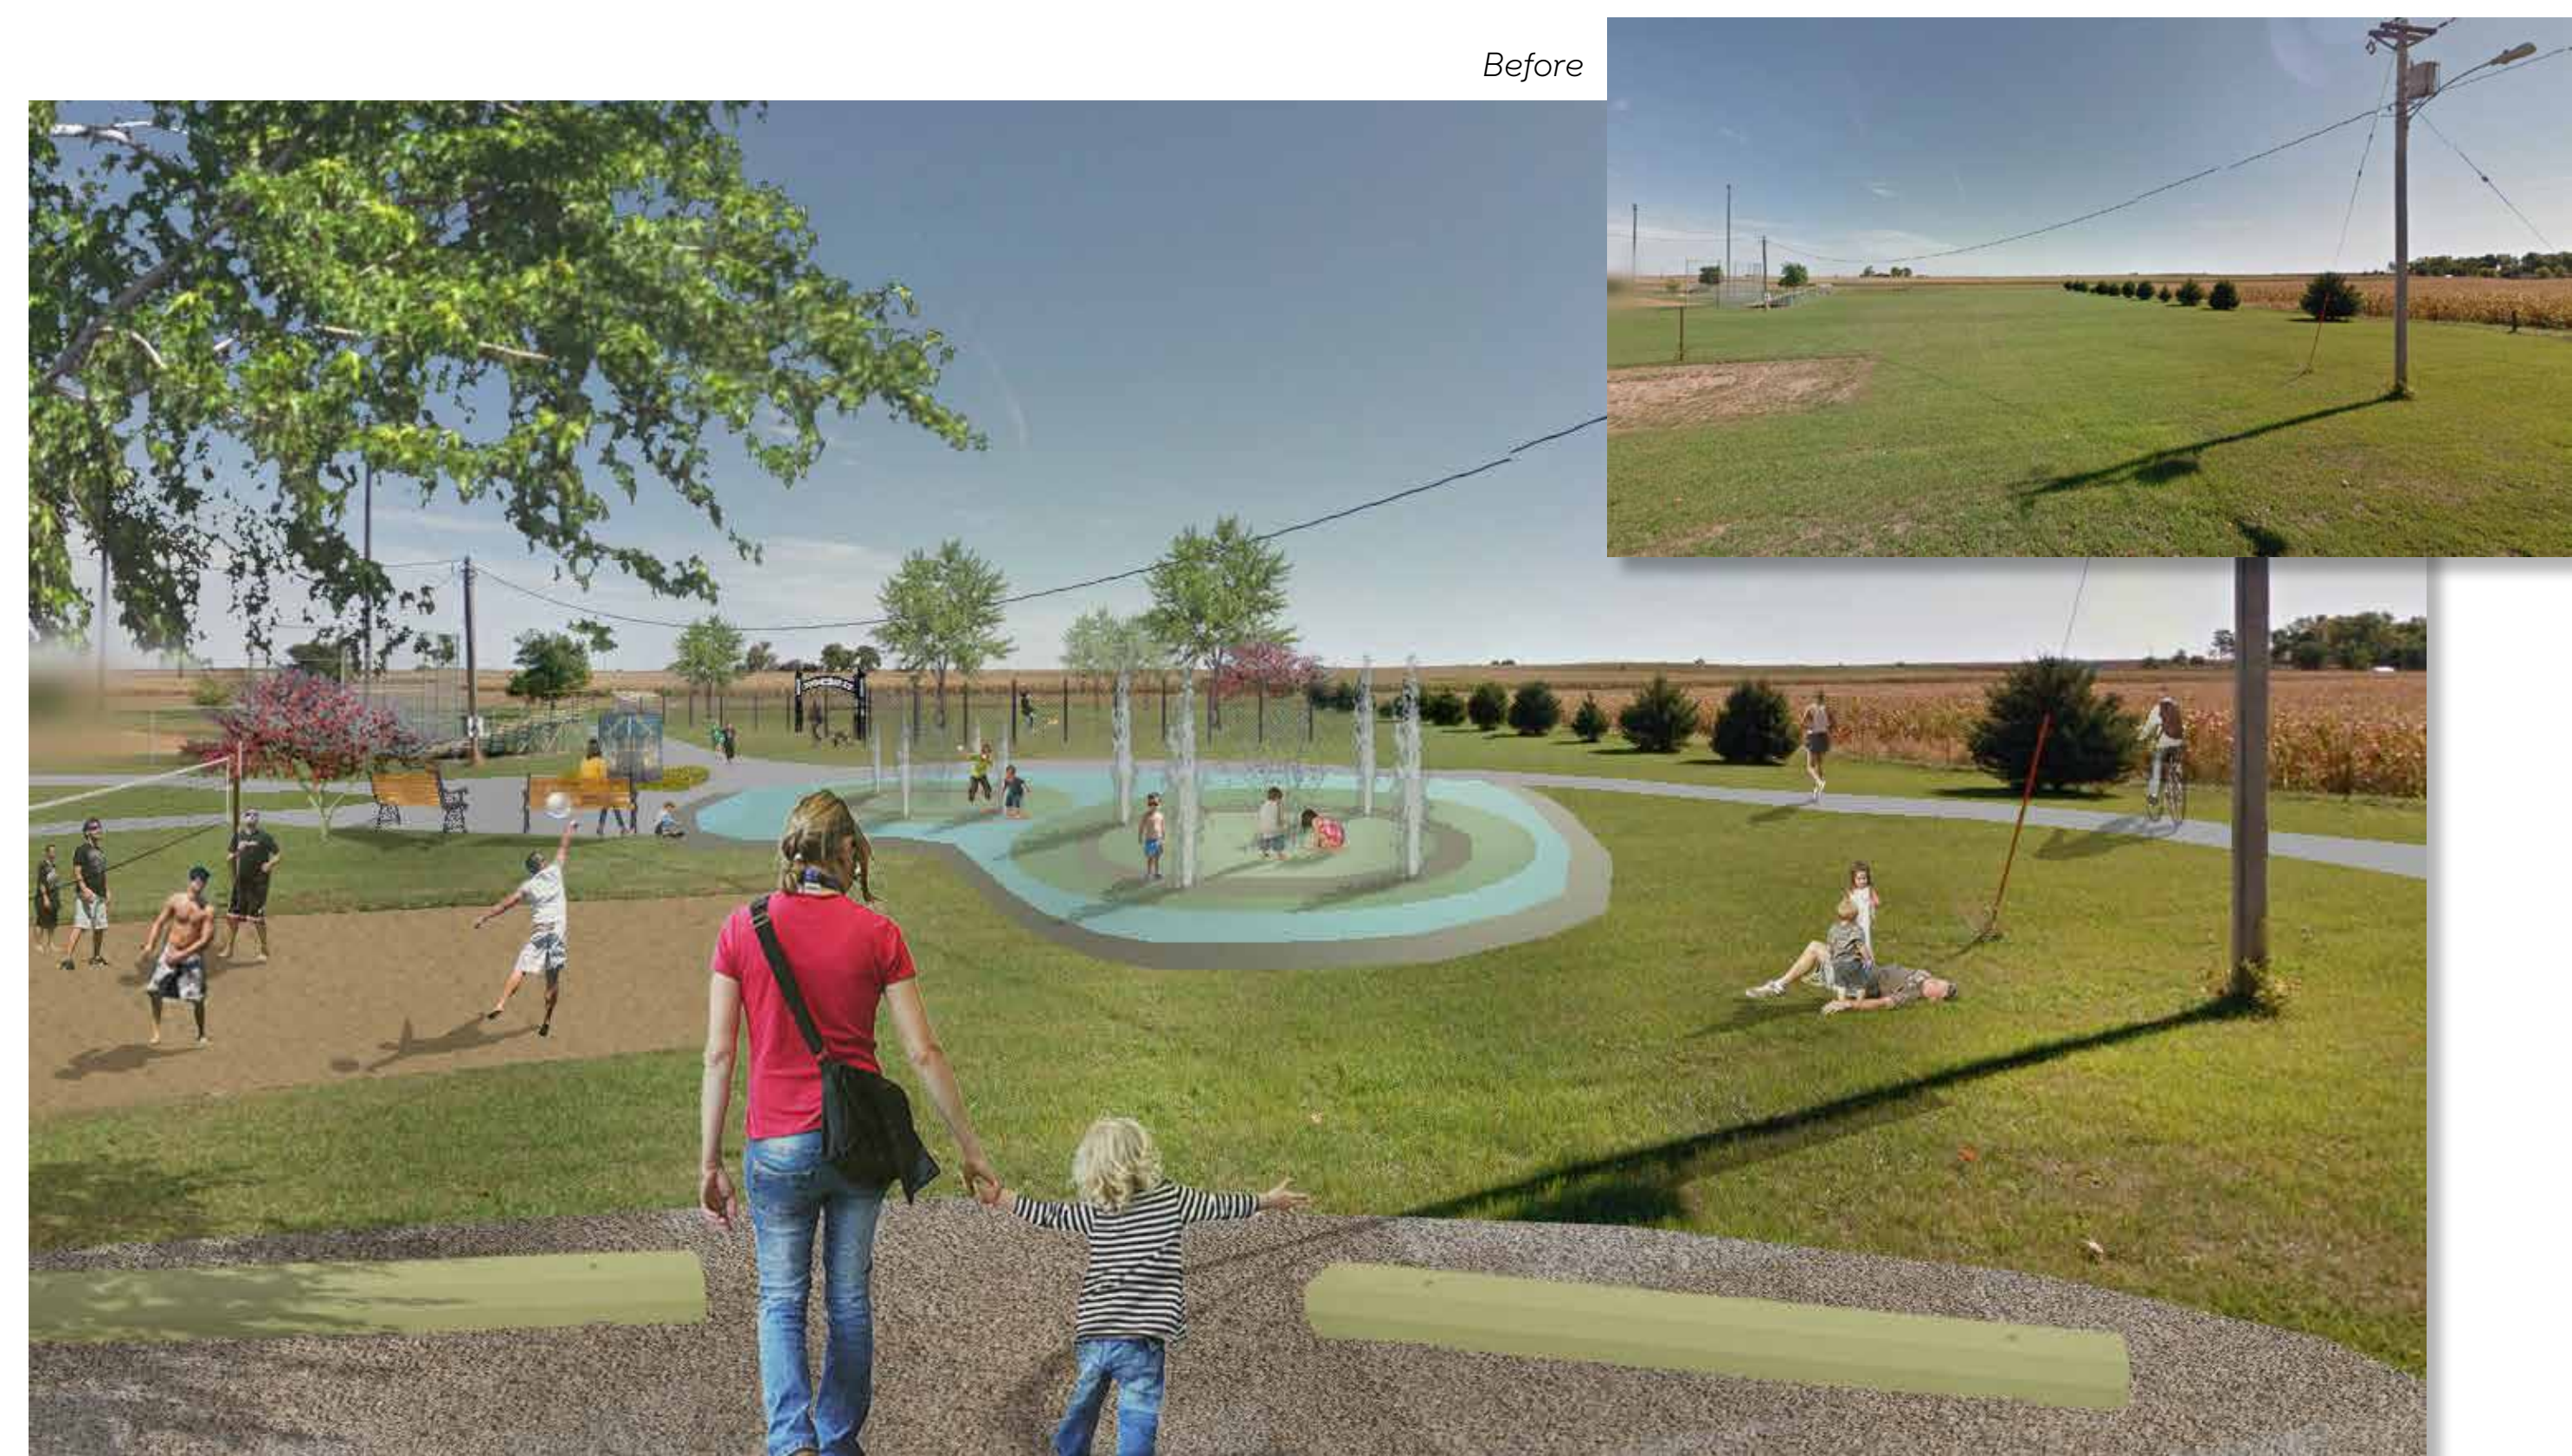

Overall plan for Rec Fields.

Perspective A: Concessions/seating area with lots of shade.

◀ **Concessions Area**

Revitalizing the existing building with seating and shade provides a more comfortable environment for spectators. More organized gravel parking spaces are also proposed.

Perspective B: Beach volleyball, splash pad, and dog park with the trail winding through.

◀ **Splash Pad**

On the southern end of the park is currently a large open space. This area is utilized as a splash pad and a dog park. A new net on the beach volleyball court is included to promote more activity in that area.