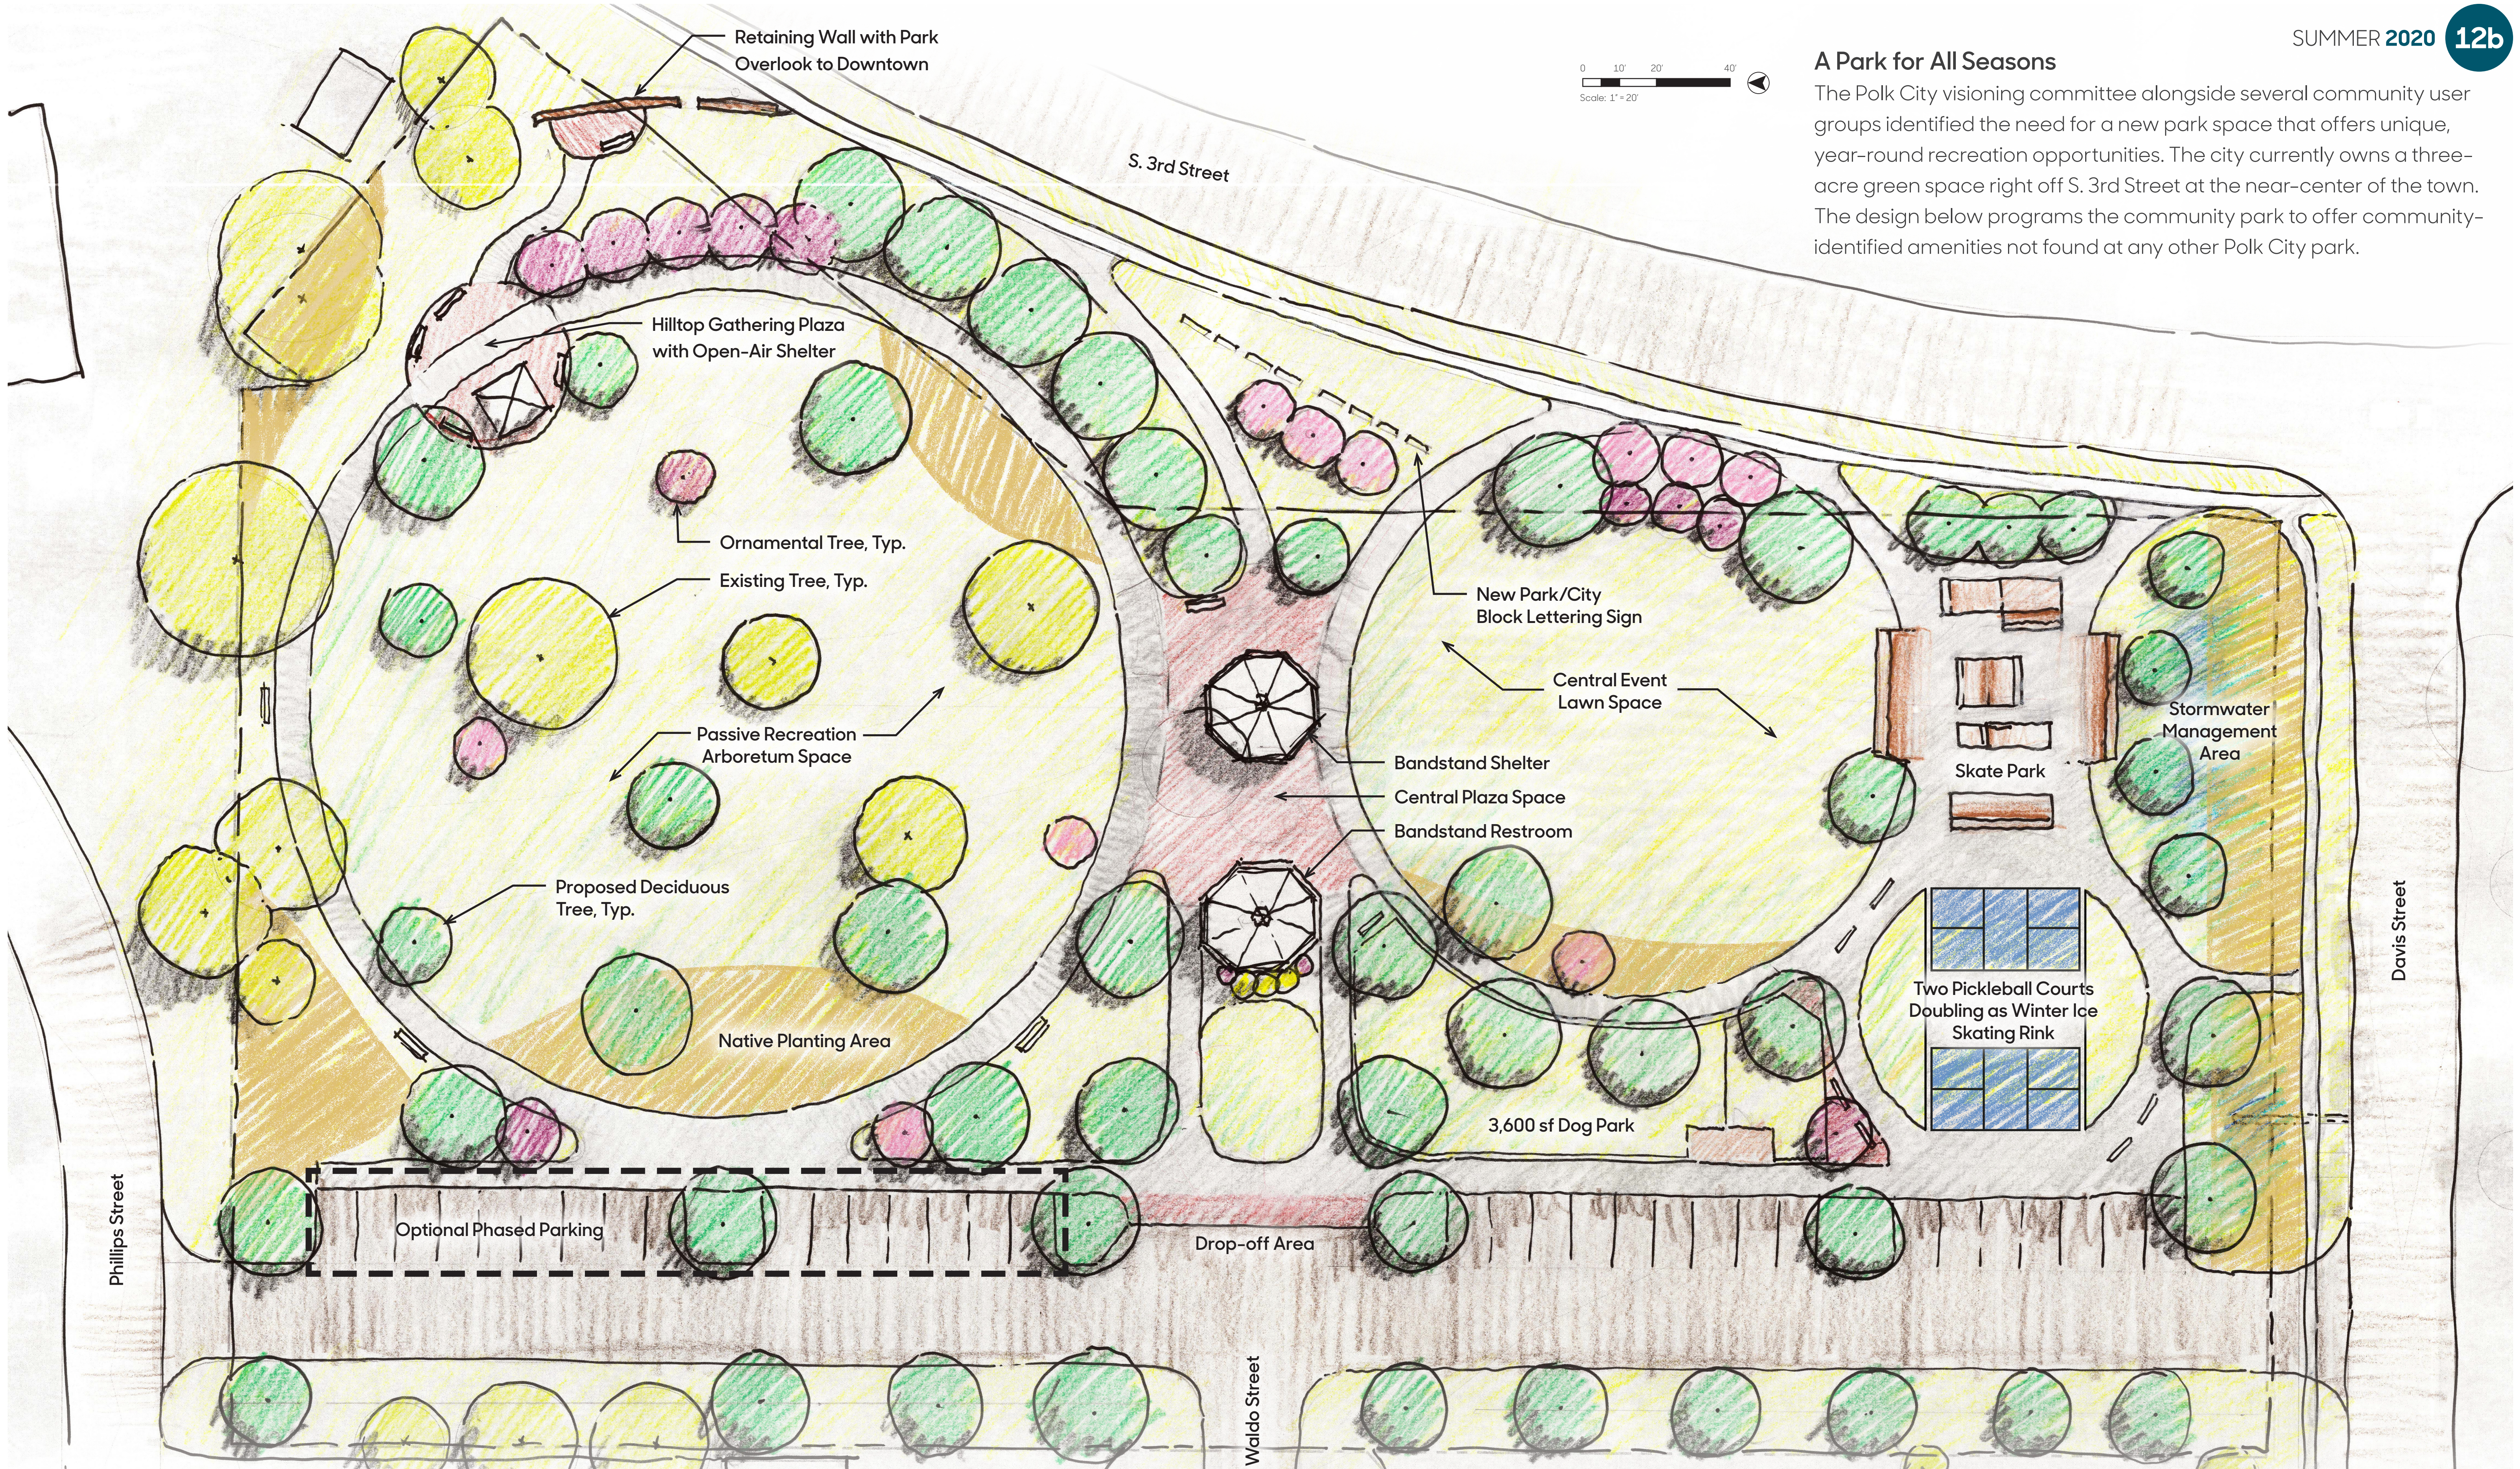

### A Park for All Seasons

The Polk City visioning committee alongside several community user groups identified the need for a new park space that offers unique, year-round recreation opportunities. The city currently owns a three-acre green space right off S. 3rd Street at the near-center of the town. The design below programs the community park to offer community-identified amenities not found at any other Polk City park.

# Polk City

## 3rd Street Park (All Seasons)

**Jeffrey L. Bruce & Company LLC**

Landscape Architect: Eric Doll PLA, ASLA  
 Interns: Sandeep S Kumar, Zoey Mauck

Iowa State University | Trees Forever | Iowa Department of Transportation