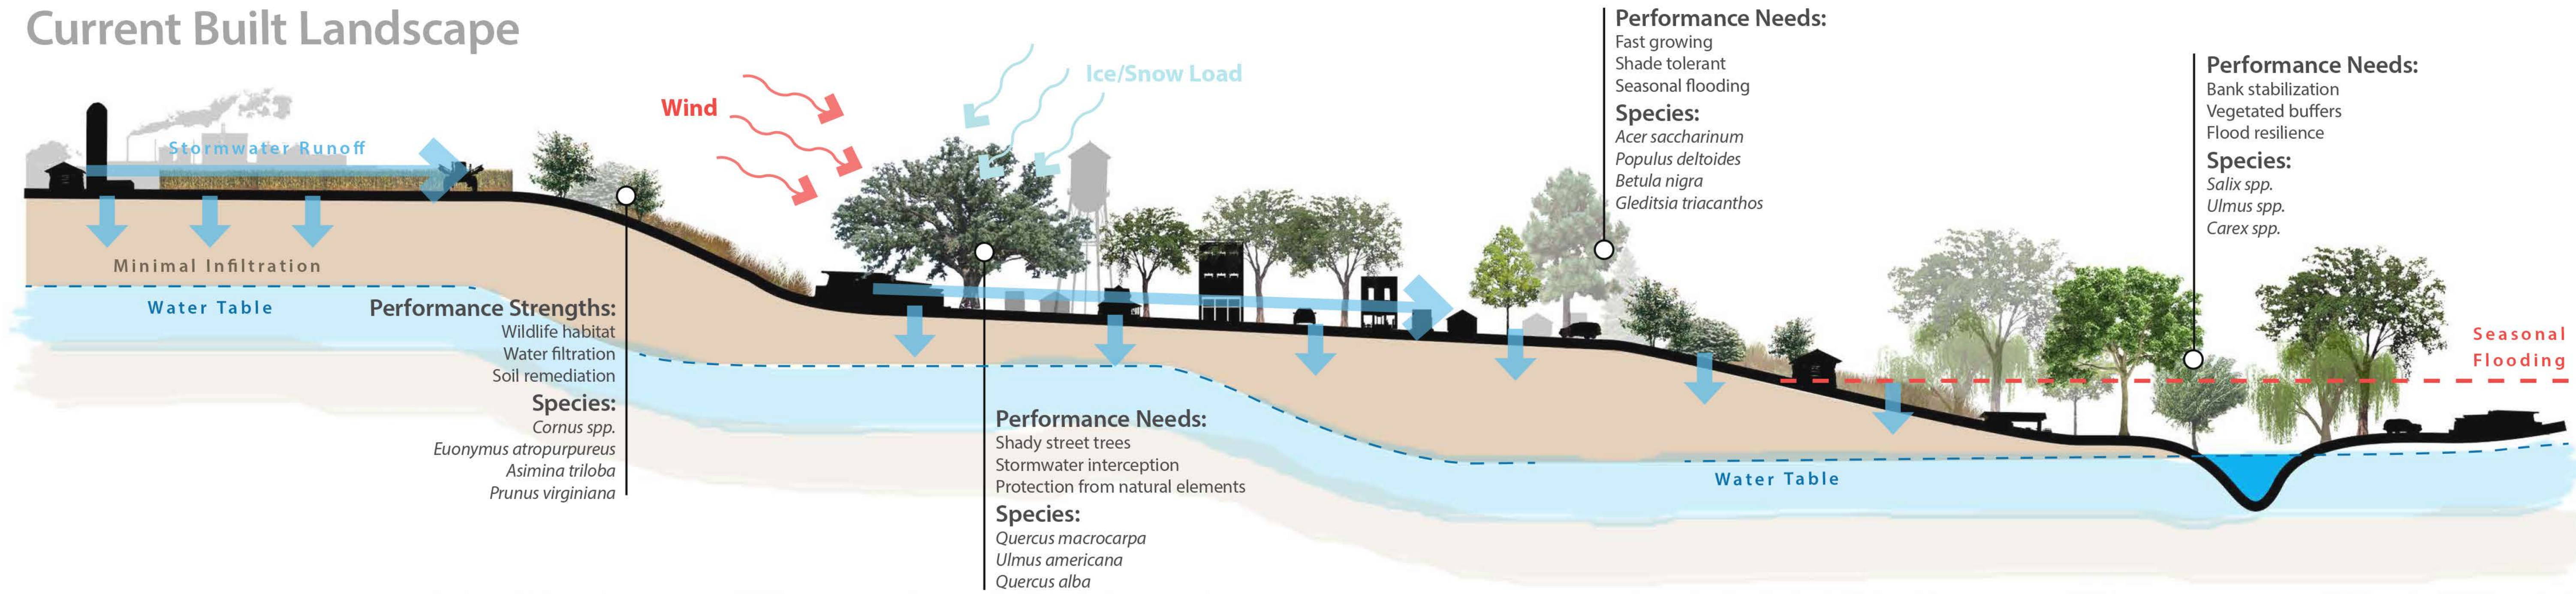

Pre-Settlement Landscape

Current Built Landscape

Massena

Using Native Plants

Bioregional Context

Julia Badenhope, Matthew Gordy, Eric Doll

Iowa State University | Trees Forever | Iowa Department of Transportation