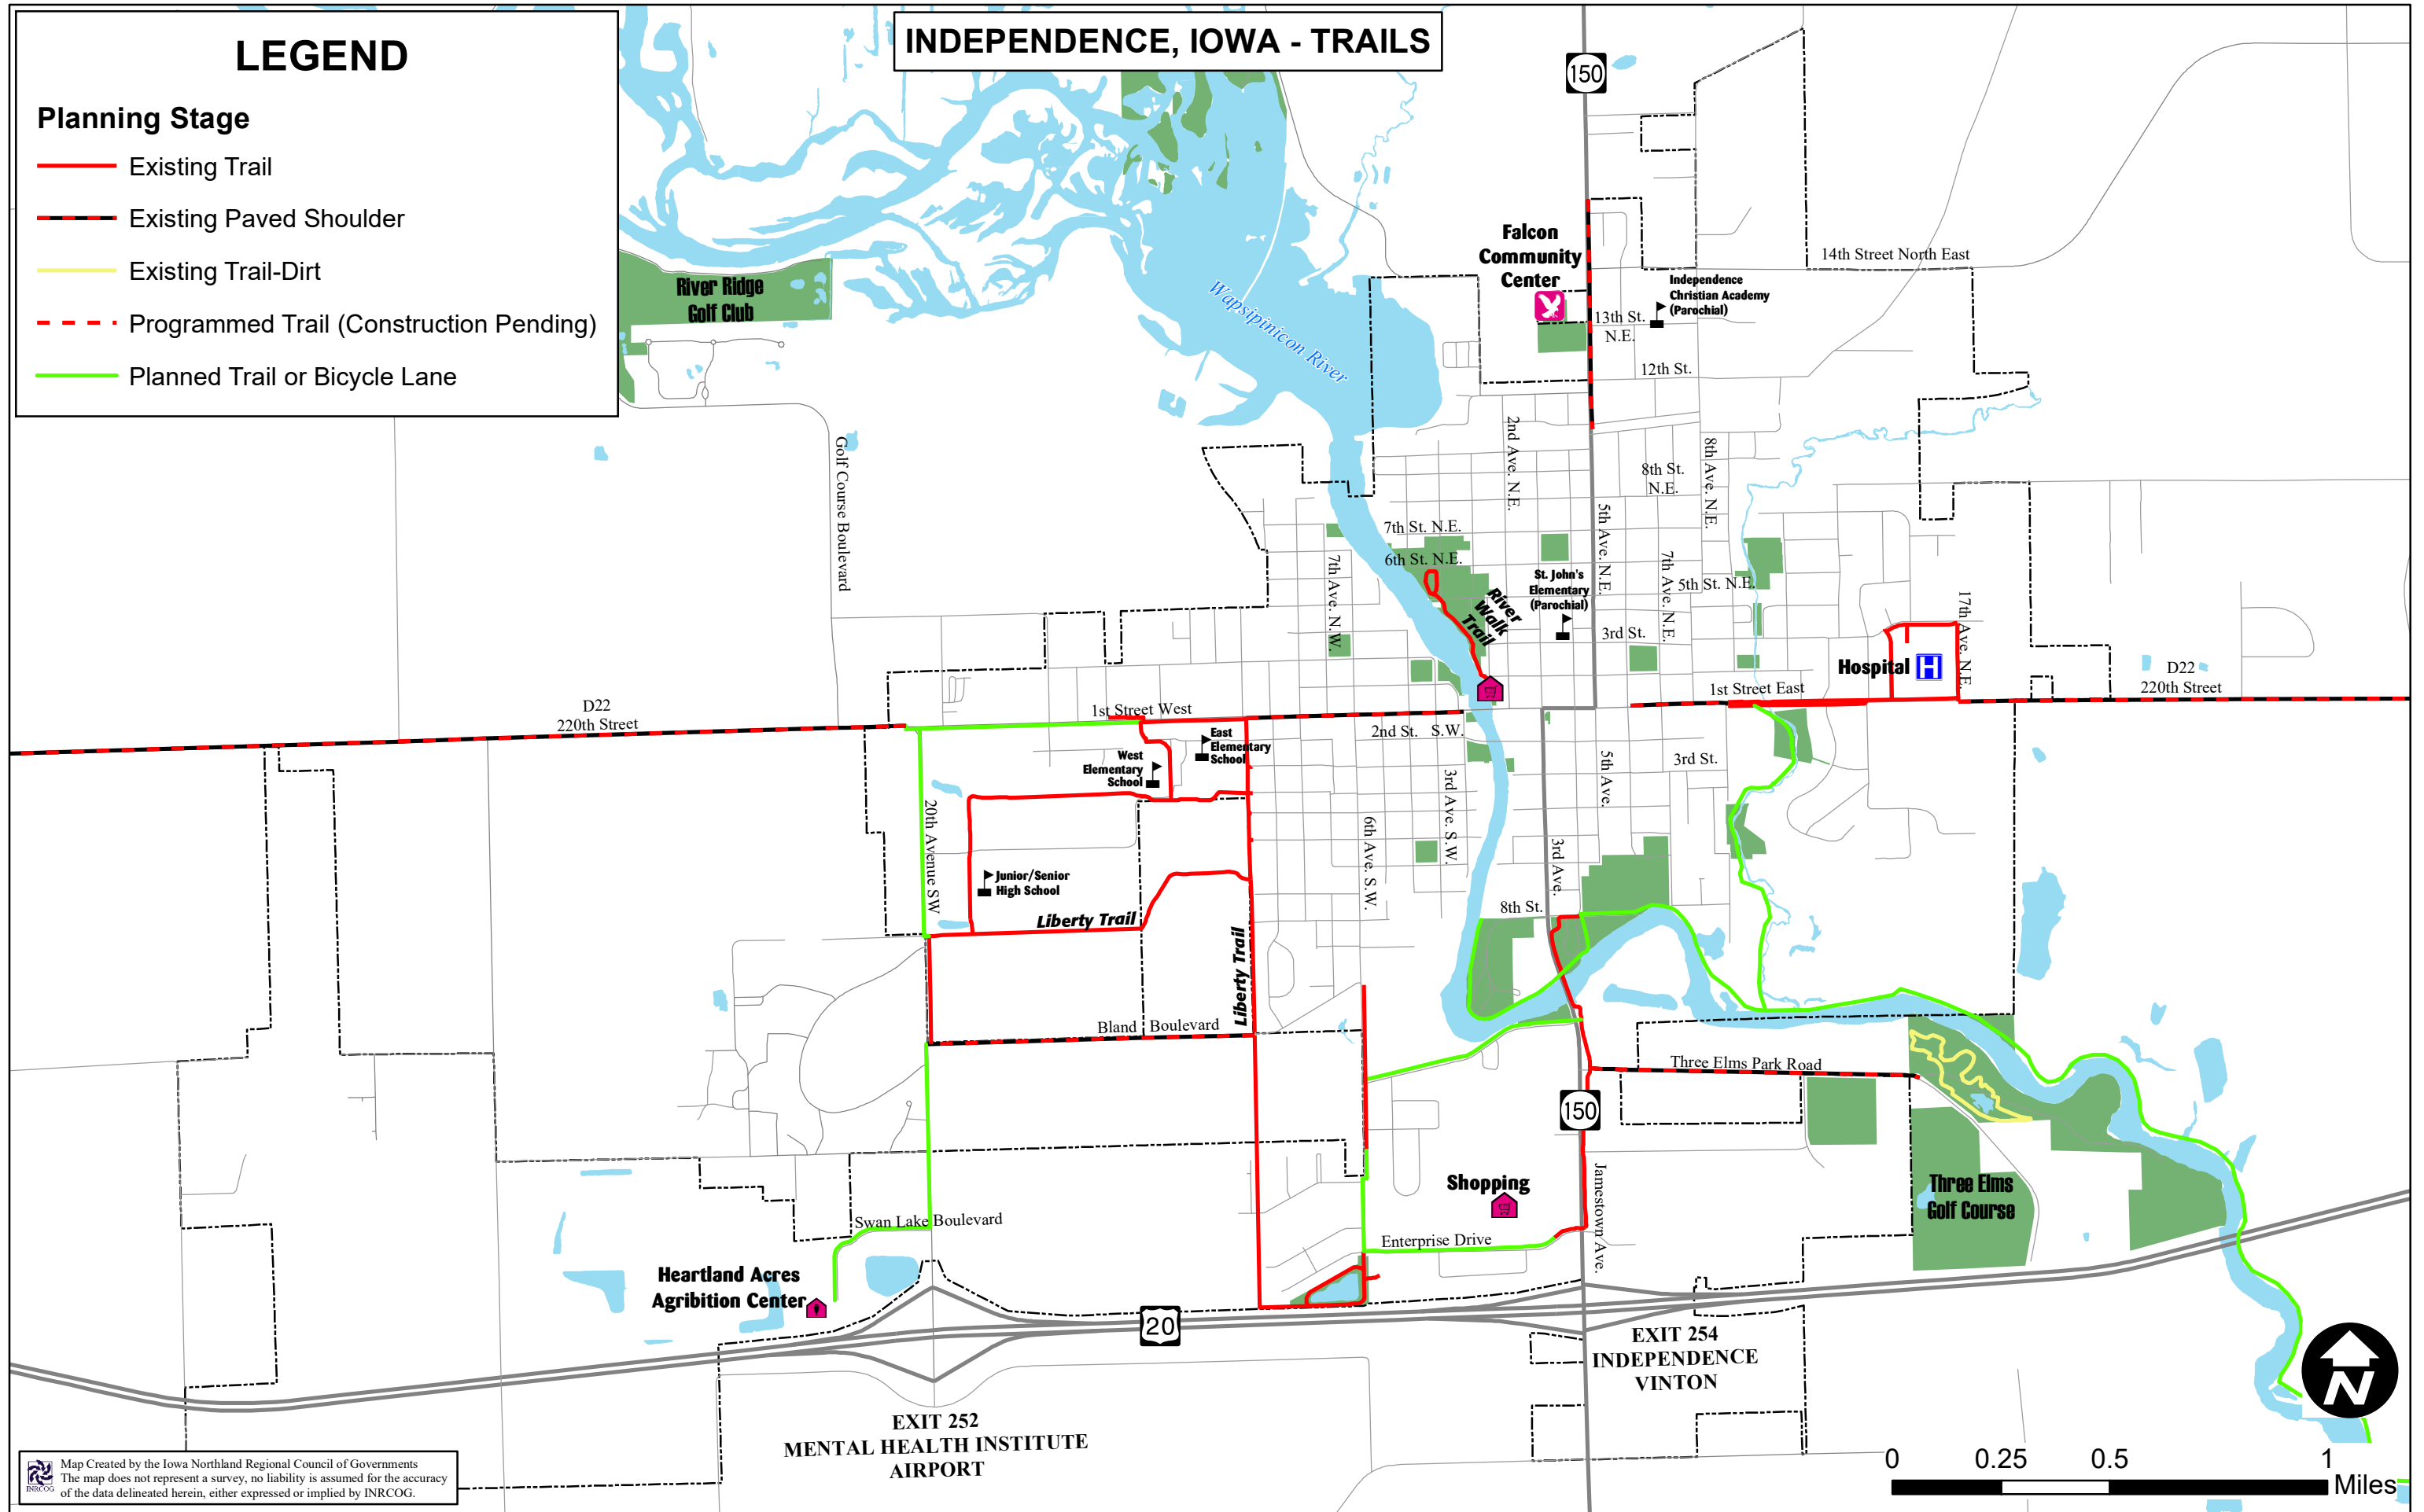

LEGEND

Planning Stage

- Existing Trail
- Existing Paved Shoulder
- Existing Trail-Dirt
- Programmed Trail (Construction Pending)
- Planned Trail or Bicycle Lane

INDEPENDENCE, IOWA - TRAILS

Map Created by the Iowa Northland Regional Council of Governments
 The map does not represent a survey, no liability is assumed for the accuracy of the data delineated herein, either expressed or implied by INRCOG.