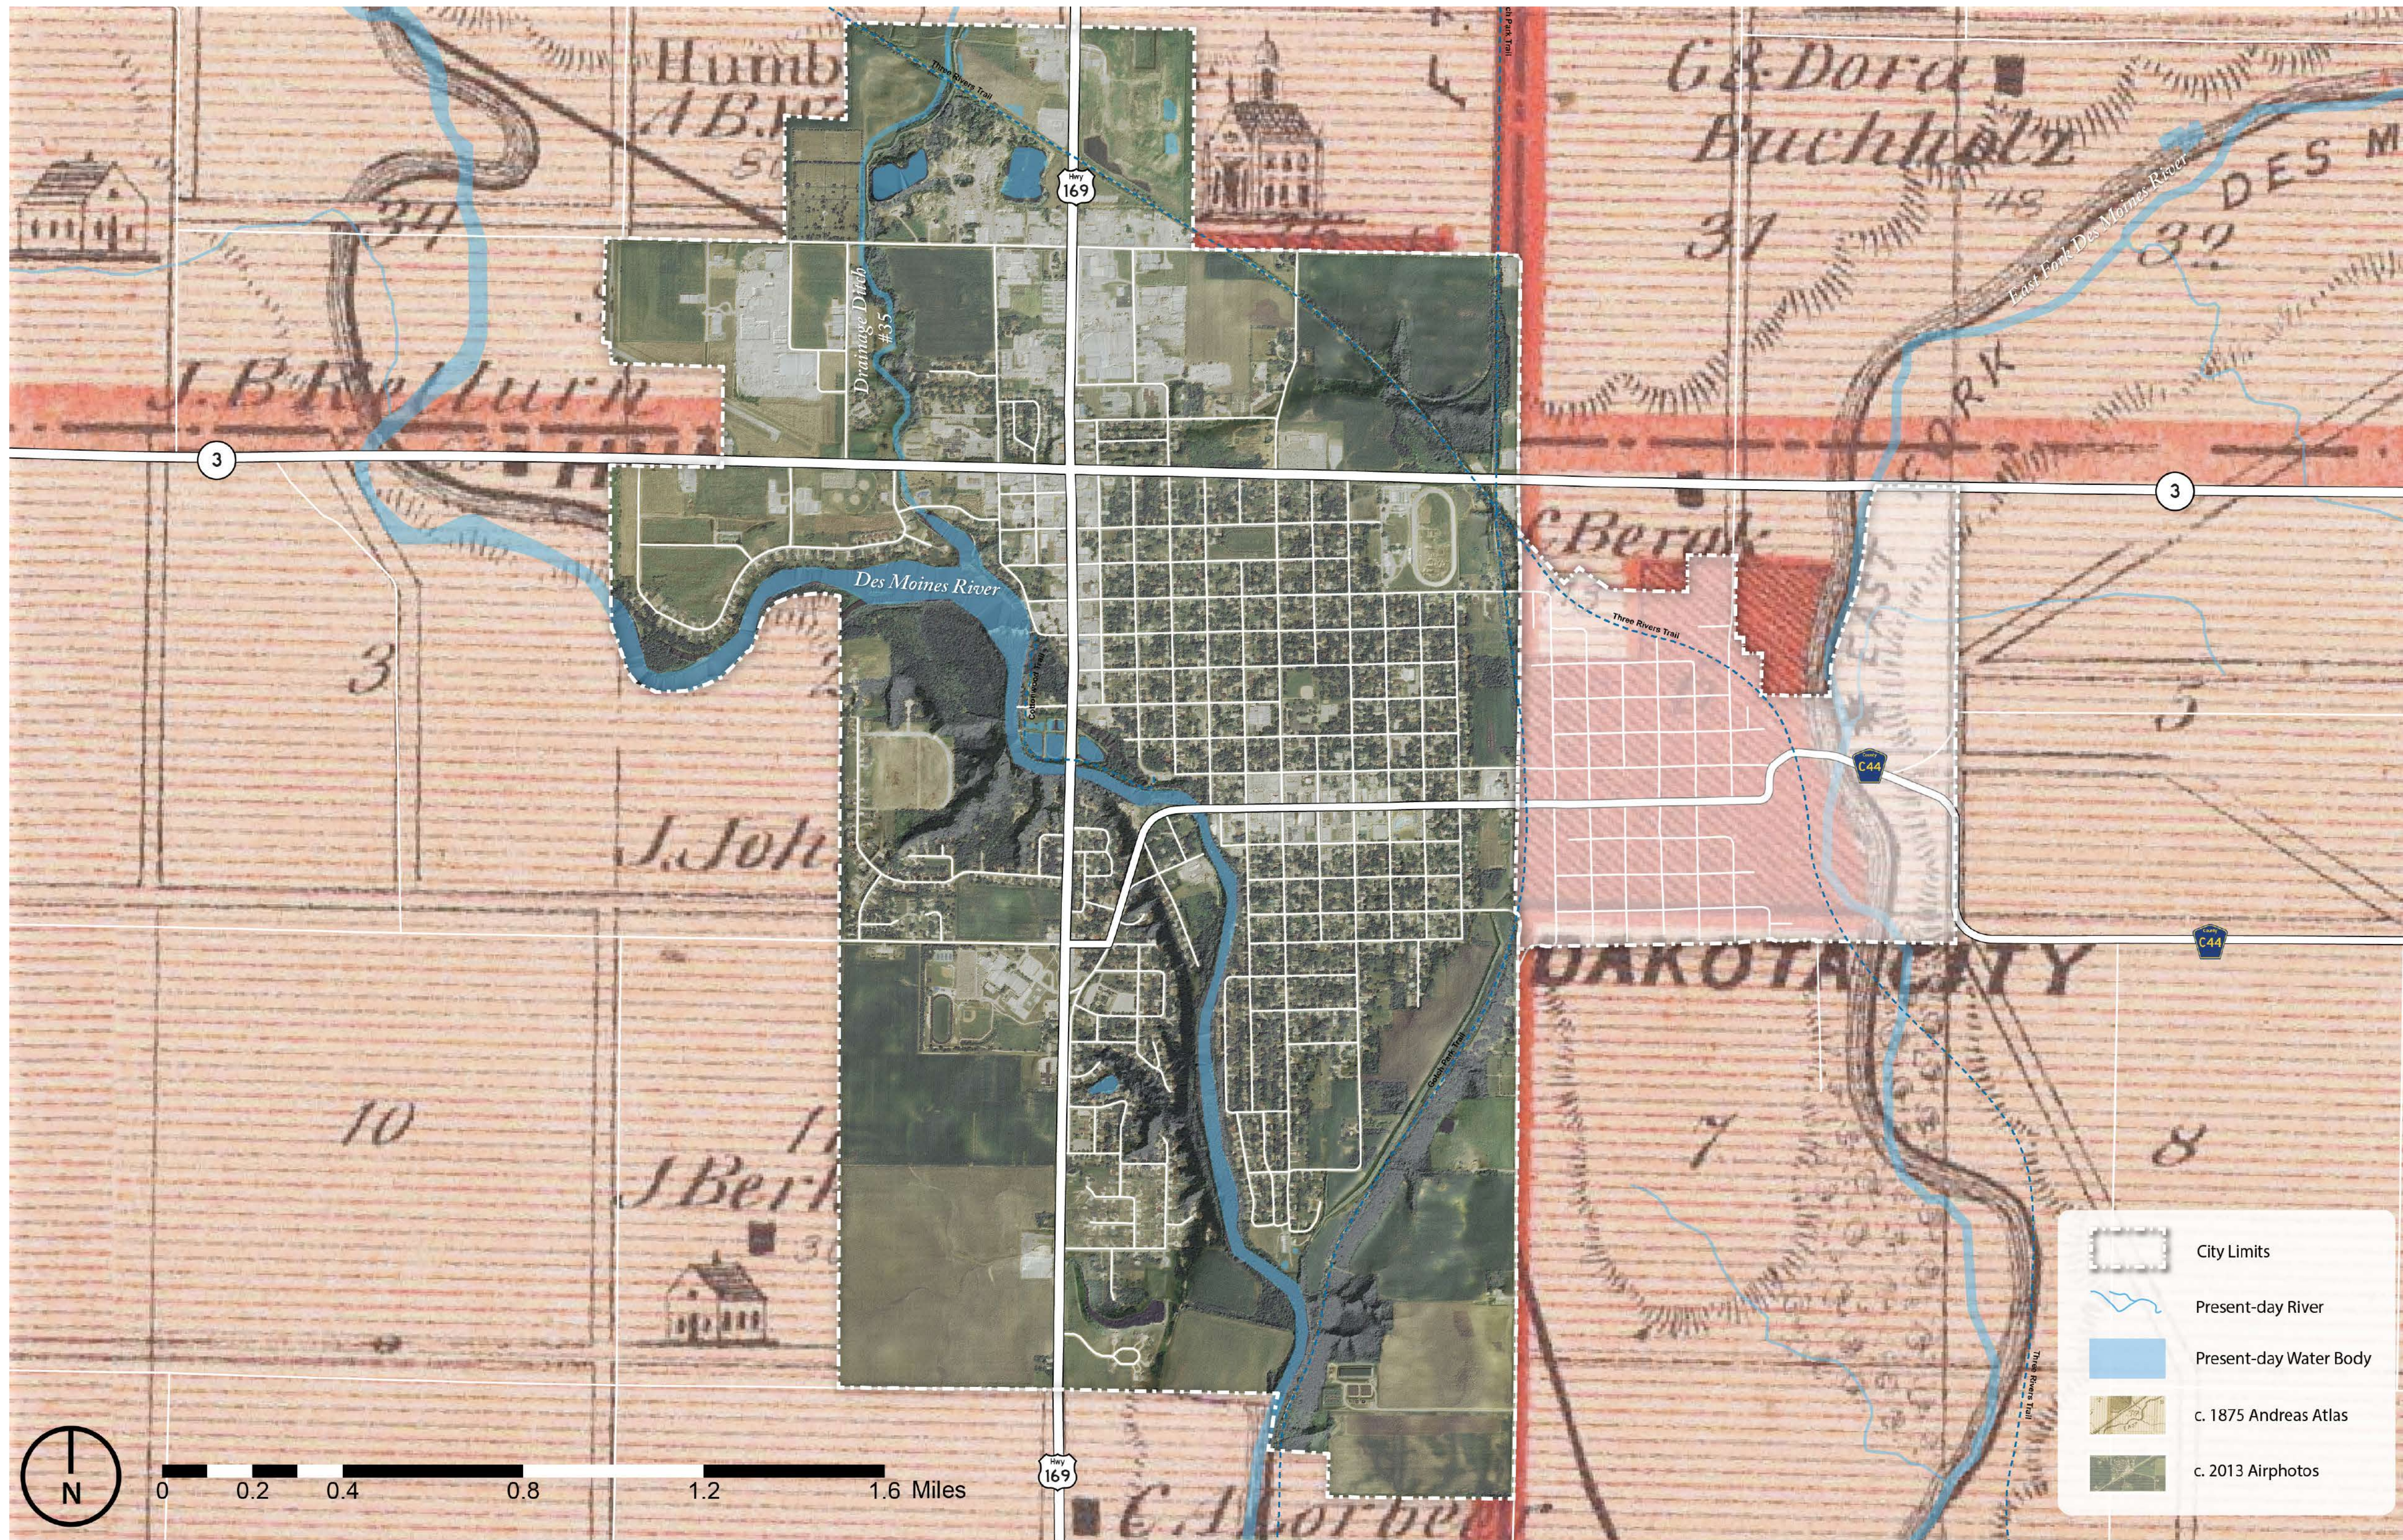

Present Day Vegetation

Overlaying a present-day aerial image on the historical 1875 Andreas Atlas shows how management of the land over several decades has changed the locations of trees and other native vegetation in the landscape.

Map Source: Iowa Department of Natural Resources, "Natural Resources Geographic Information Systems Library," <http://www.igsb.uiowa.edu/nrgislib/>.

Humboldt

Present Day Vegetation

Bioregional Context

Julia Badenhop, Matthew Gordy, Colby Fangman, Emma Lorenz
Iowa State University | Trees Forever | Iowa Department of Transportation