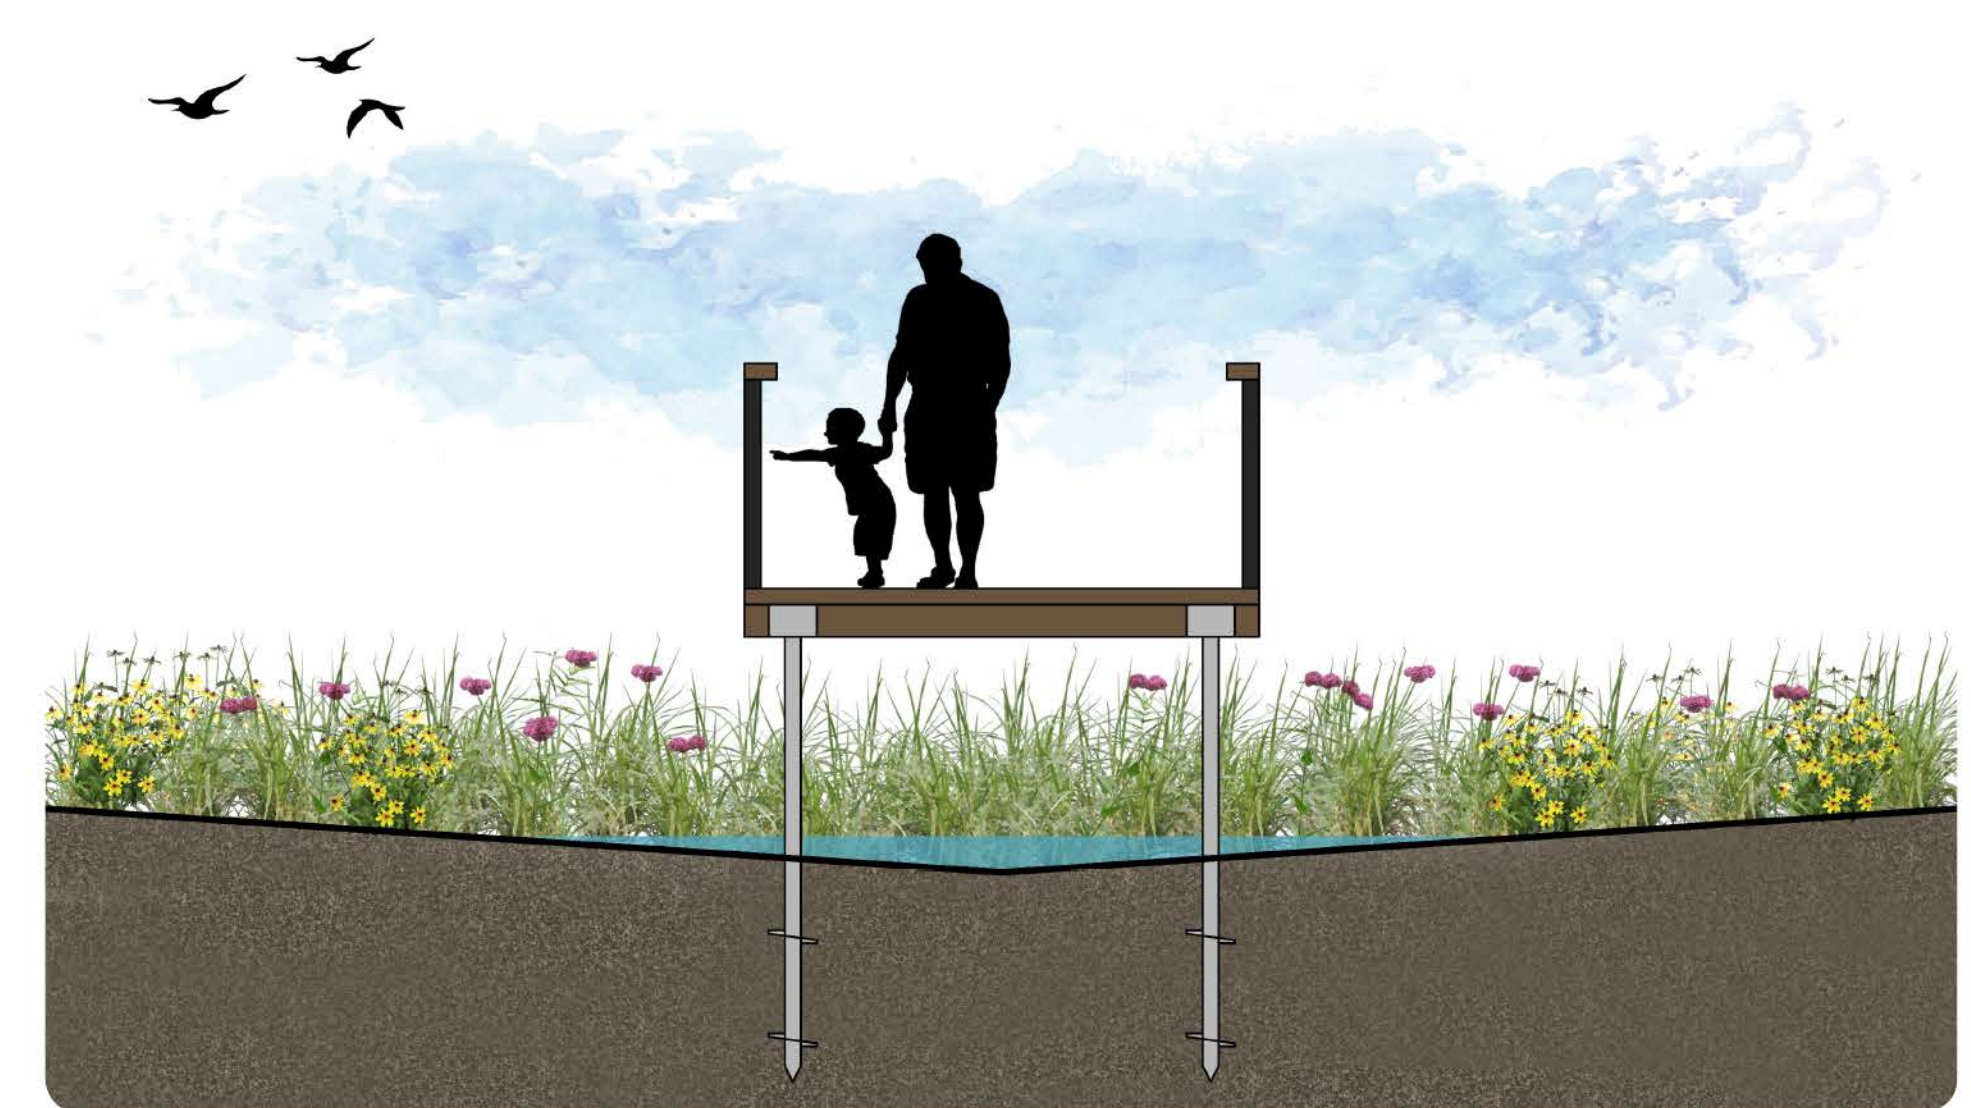

## Northland Park Summary

The Transportation Behavior and Needs Survey revealed Northland Park as a major destination for recreation. (see board 4c). The park currently contains created wetland and prairie areas, as well as trails. The community would like to expand the park's use to include fishing and camping. Proposed park enhancements include deepening the west pond to add an accessible fishing pier and adding camping opportunities for RV and tent campers. Additionally, the community would like to explore a trail connection to the Merle Hay Memorial Cemetery while promoting educational opportunities through access to wetland and prairie areas.

Proposed Fishing Pier

Proposed RV Parking

Proposed Boardwalk Over Wetland