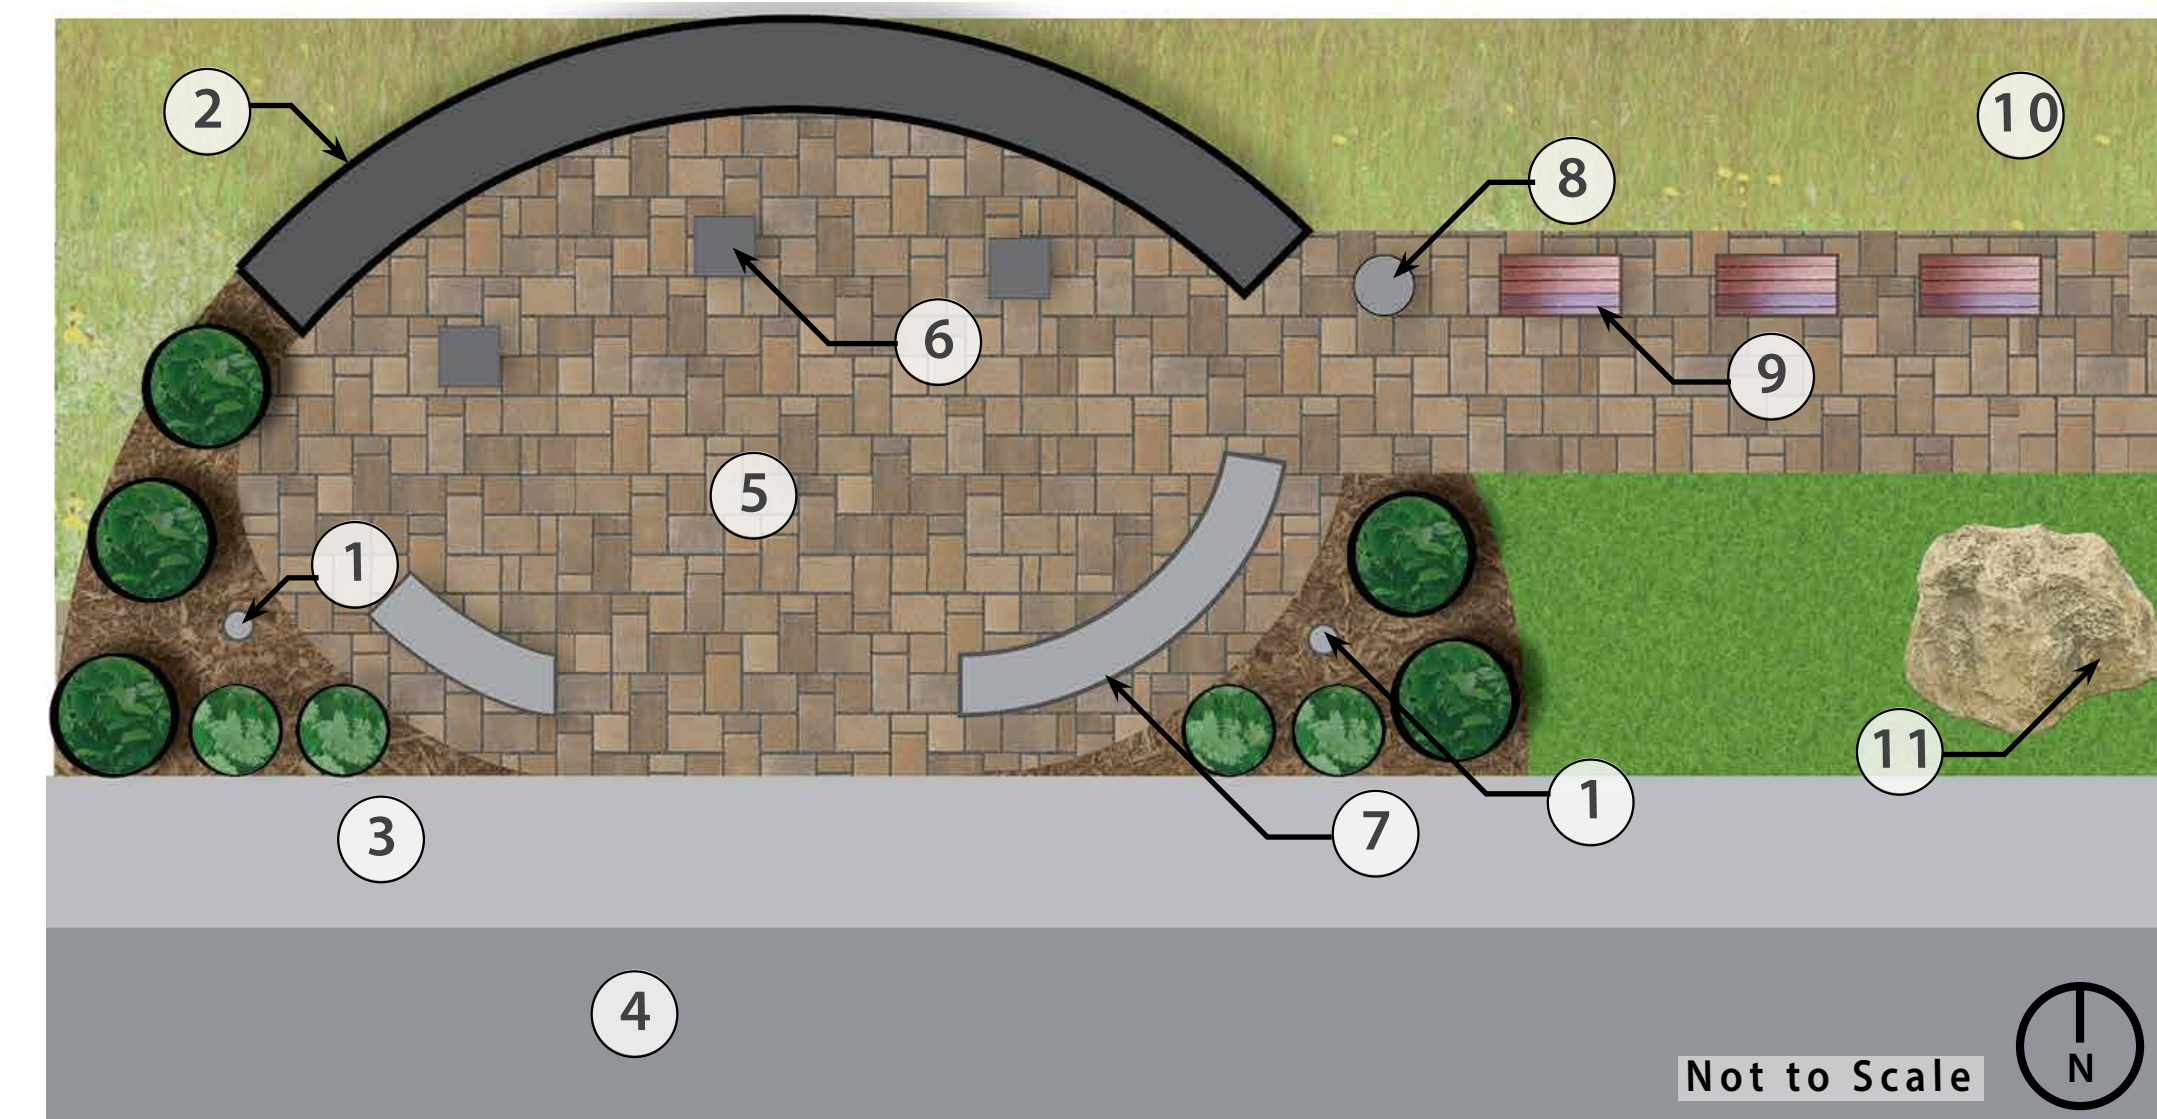

Option 1: Hero Memorial Park conceptual plan.