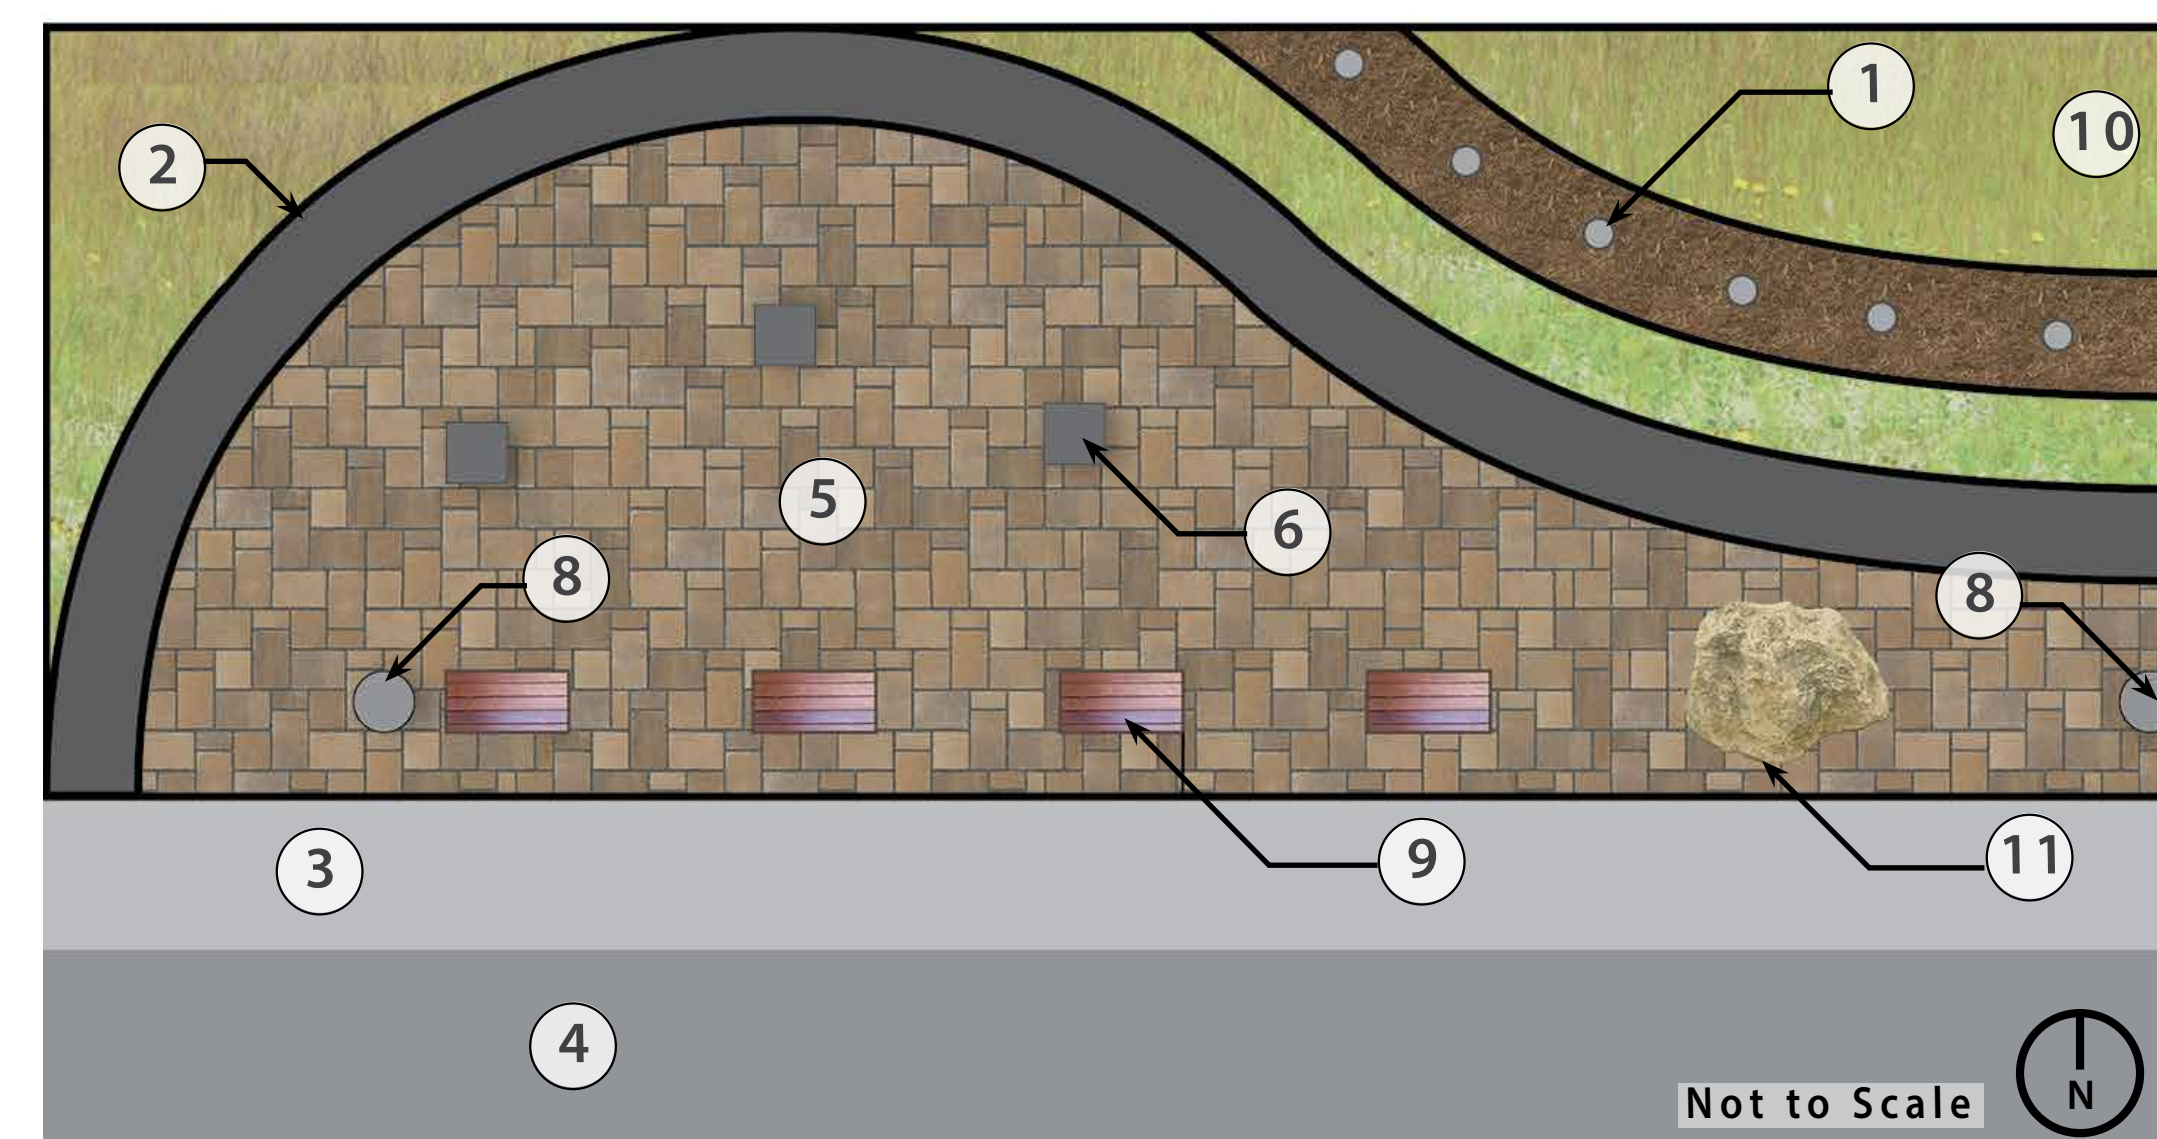

Option 2: Hero Memorial Park conceptual plan.