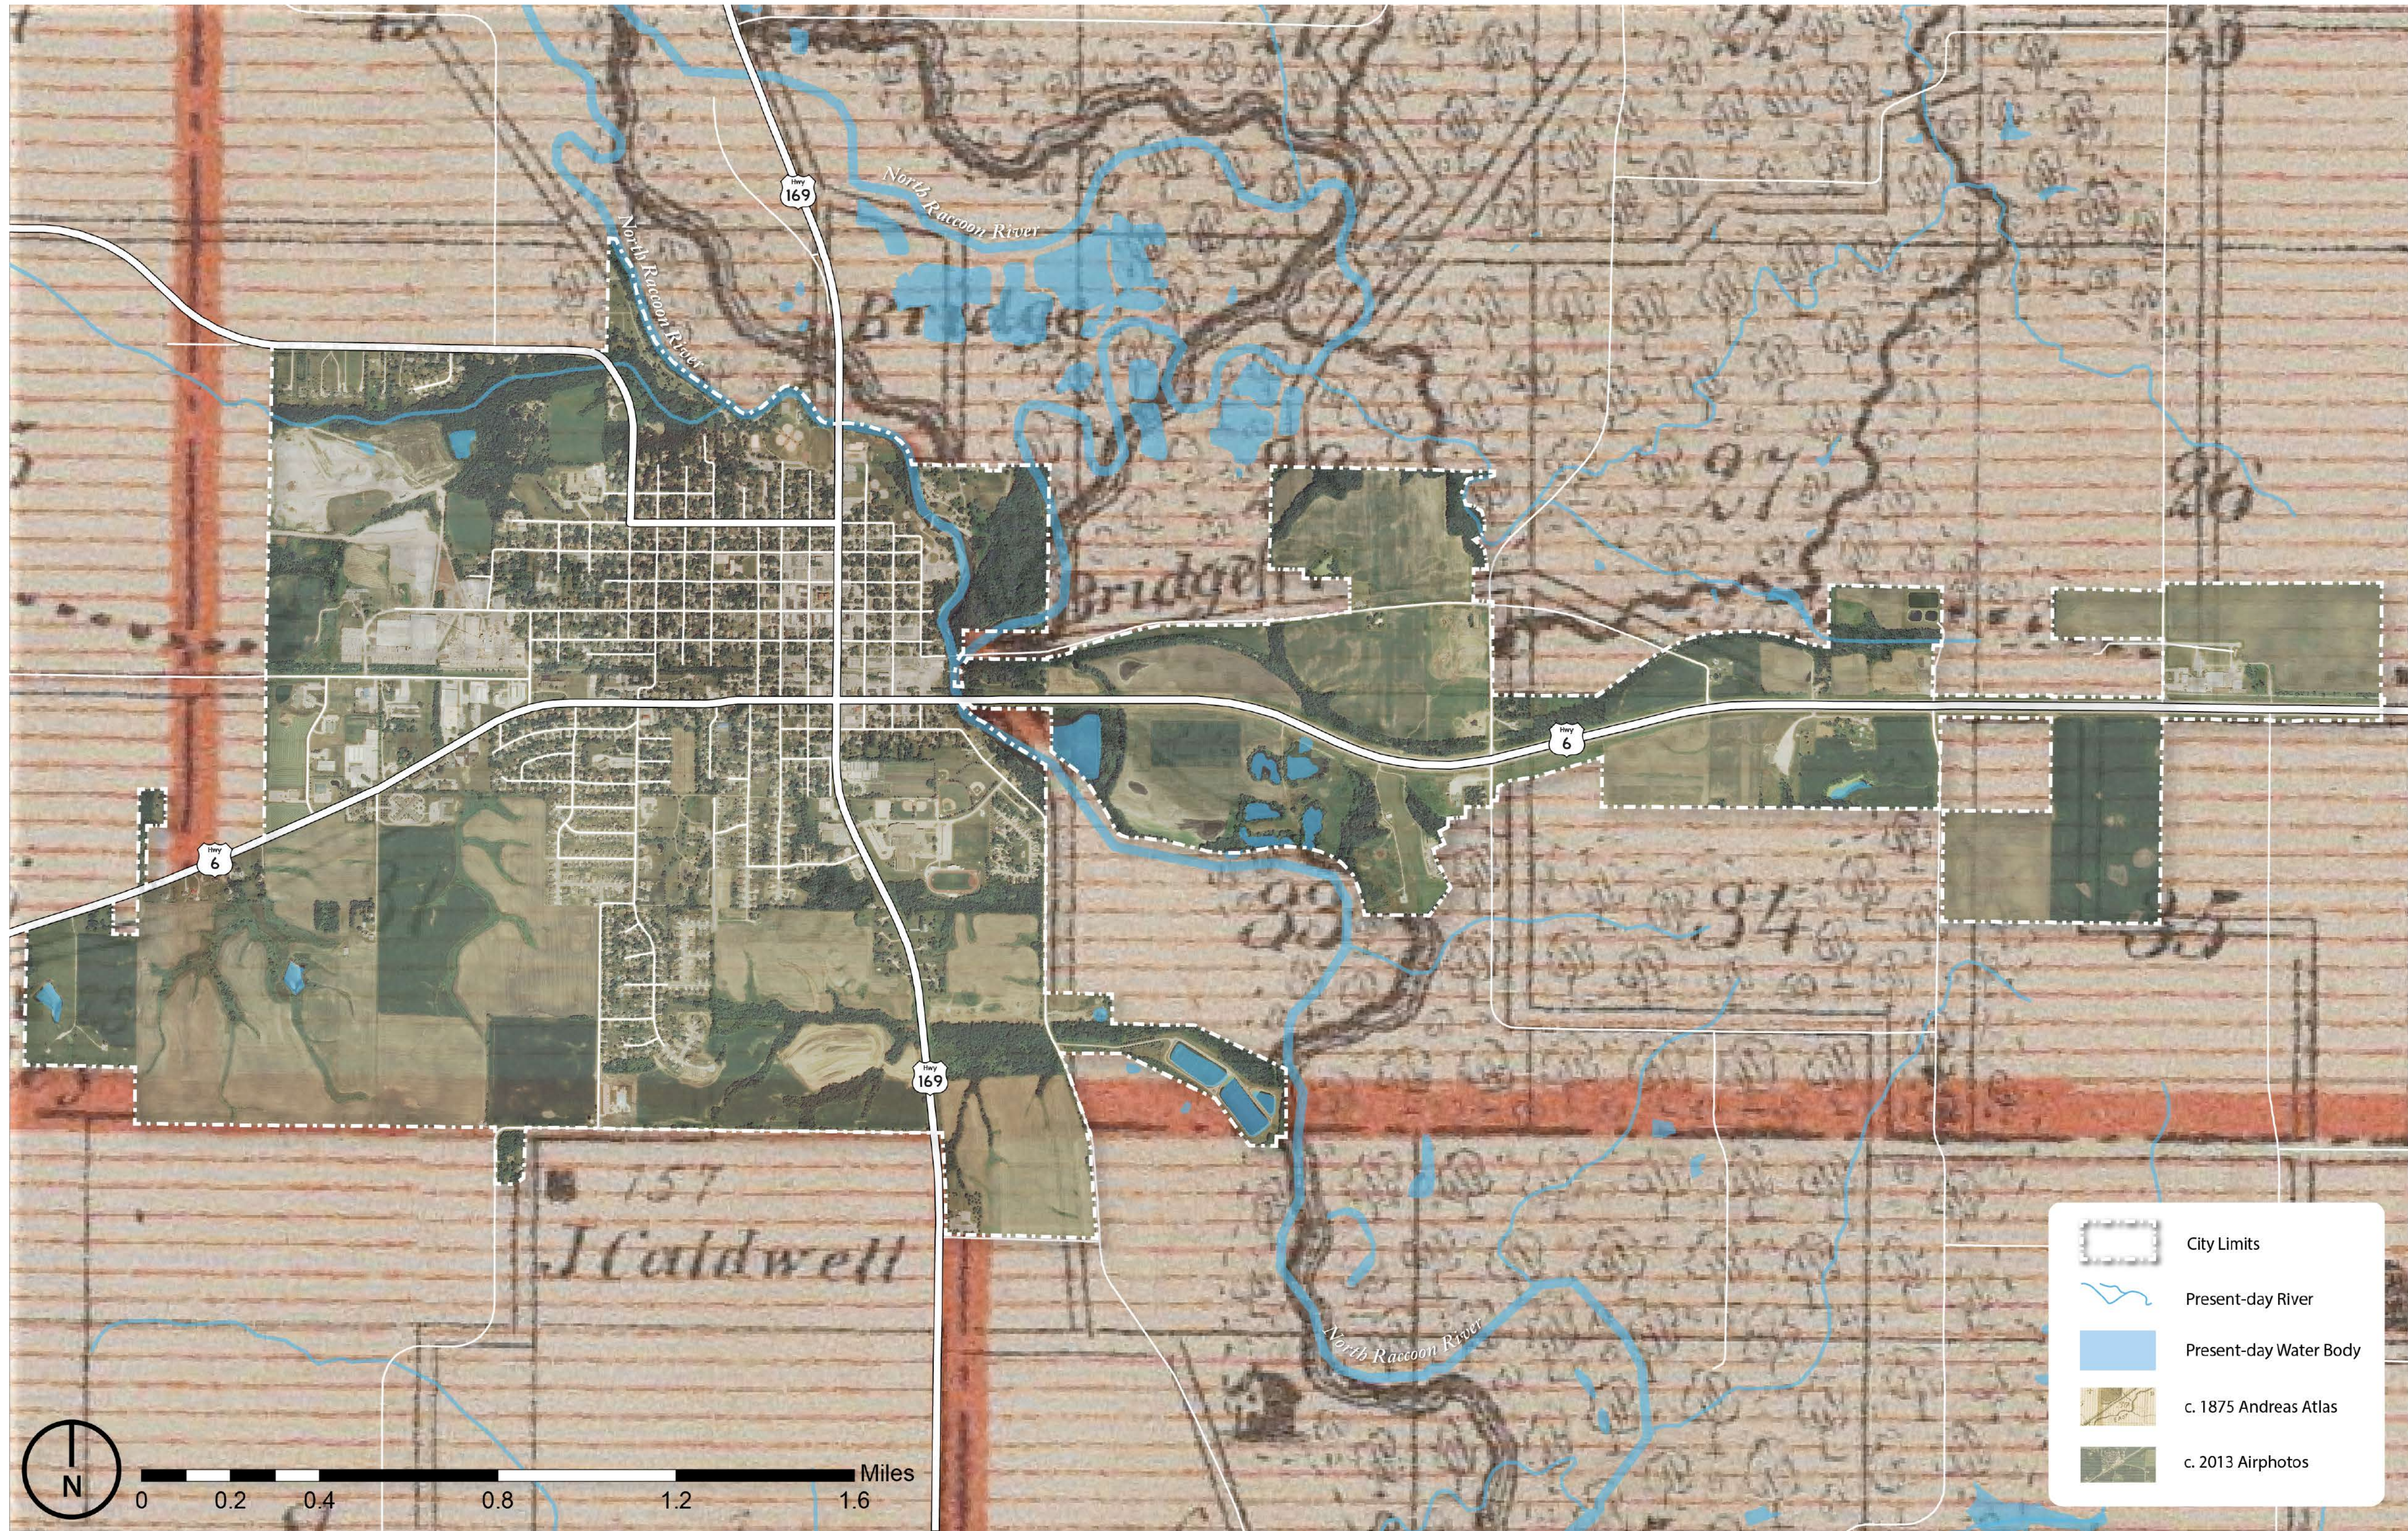

Present Day Vegetation

Overlaying a present-day aerial image on the historic, 1875 Andreas Atlas shows how management of the land over several decades has changed the locations of trees and other native vegetation in the landscape.

Map Source: Iowa Department of Natural Resources, "Natural Resources Geographic Information Systems Library," <http://www.igsb.uiowa.edu/nrgislib/>.

Adel

Present Day Vegetation

Bioregional Context

Julia Badenhop, Matthew Gordy, Colby Fangman, Sam Thompson
Iowa State University | Trees Forever | Iowa Department of Transportation