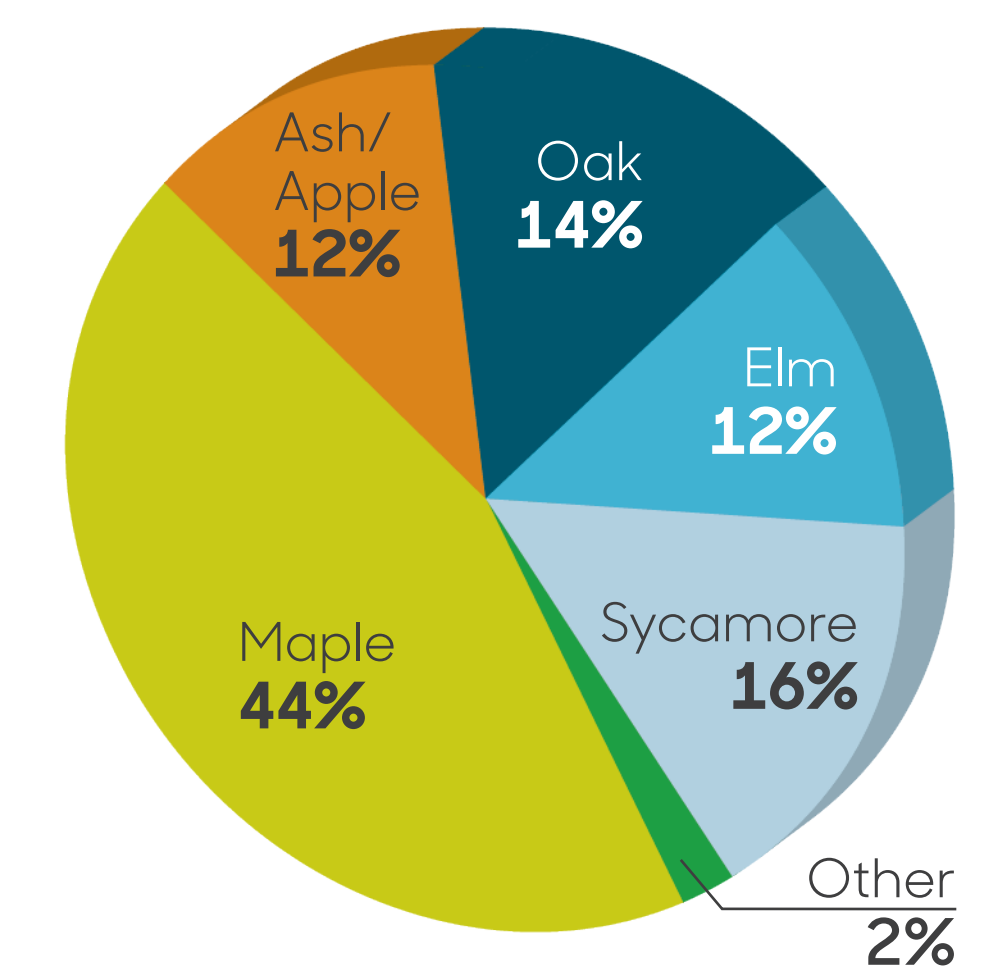

¹ Iowa Department of Natural Resources Community Tree Inventories, <http://www.iowadnr.gov/Conservation/Forestry/Urban-Forestry/Community-Tree-Inventories>.
² Emerald Ash Borer the Green Menace, USDA Program Aid No. 1769, 2008, <https://www.aphis.usda.gov/publications/plant_health/content/printable_version/EAB-GreenMenace-reprint_June09.pdf>.
³ "Iowa Tree Pests website," Entomology and Plant Science Bureau of the Iowa Department of Agriculture and Land Stewardship (IDALS), last updated September 12, 2018, <http://www.iowatreepests.com/eab_home.html>.

Van Meter Urban Forest

Bioregional Context

Julia Badenhope, Riley Dunn, Emma Georgeff, Timothy Kerkhove, Clare Kiboko, Alysse Kirkman, Giannis Koutsou, Zoey Mauck, Abigail Schafer

Iowa State University | Trees Forever | Iowa Department of Transportation